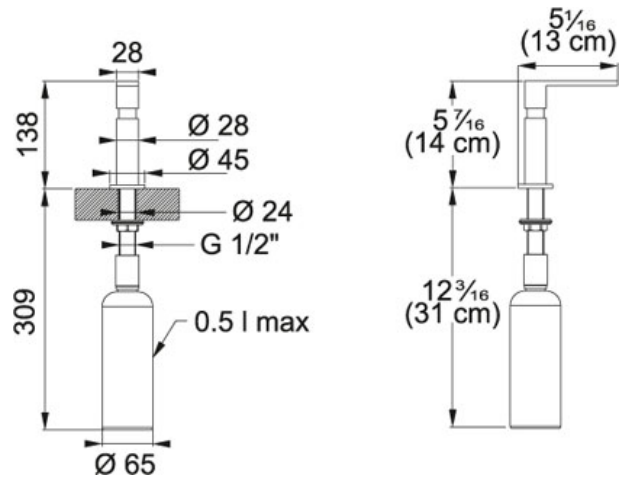

SPECIFICATION SHEET

PRODUCT FAMILY: Kitchen solutions FINISH: Polished Chrome SERIES: SOAP DISPENSER MODEL: SD-800

Product Information

FUN# 119.0068.287