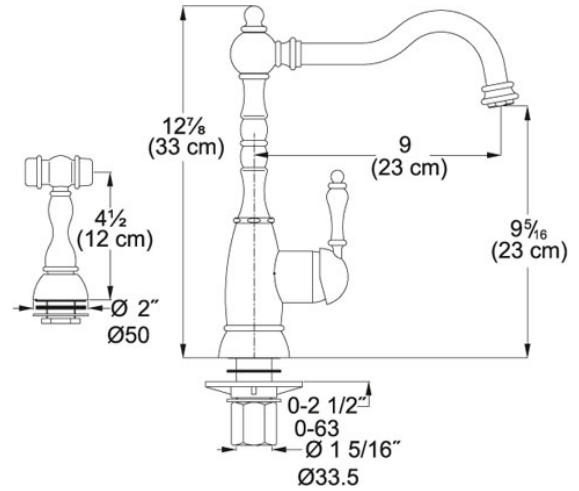

Farm House FHF180 Satin Nickel | 115.0067.287

FAMILY : **Faucets** | SERIE : **Farm House** | MODEL : **FHF180** | FINISH : **Satin Nickel** | INSTALLATION TYPE : **Sinks or worktop** |
 STYLE : **Traditional**

TECHNICAL DATA

Version	Arc Spout / Side Spray
Faucet Operation	Side Lever
Countertop hole diameter	1 3/8"
Faucet Hole	2
Type of Material	Plated Brass
Flow Rate	1.75 gpm
Spray Type	Full Spray
Spout Swivel Range	360°