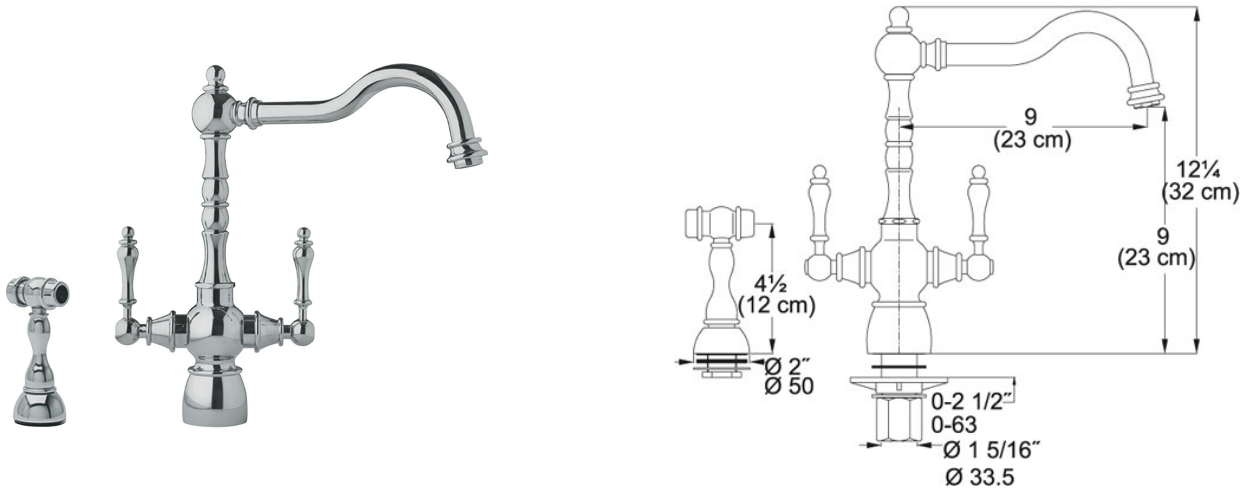

Farm House FHF480 Satin Nickel | 115.0067.296

FAMILY : **Faucets** | SERIE : **Farm House** | MODEL : **FHF480** | FINISH : **Satin Nickel** | INSTALLATION TYPE : **Sinks or worktop** |
 STYLE : **Traditional**

TECHNICAL DATA

Version	Arc Spout / Side Spray
Faucet Operation	2 Handle Mixer
Countertop hole diameter	1 3/8"
Faucet Hole	2
Type of Material	Plated Brass
Flow Rate	1.75 gpm
Spray Type	Full Spray
Spout Swivel Range	360°