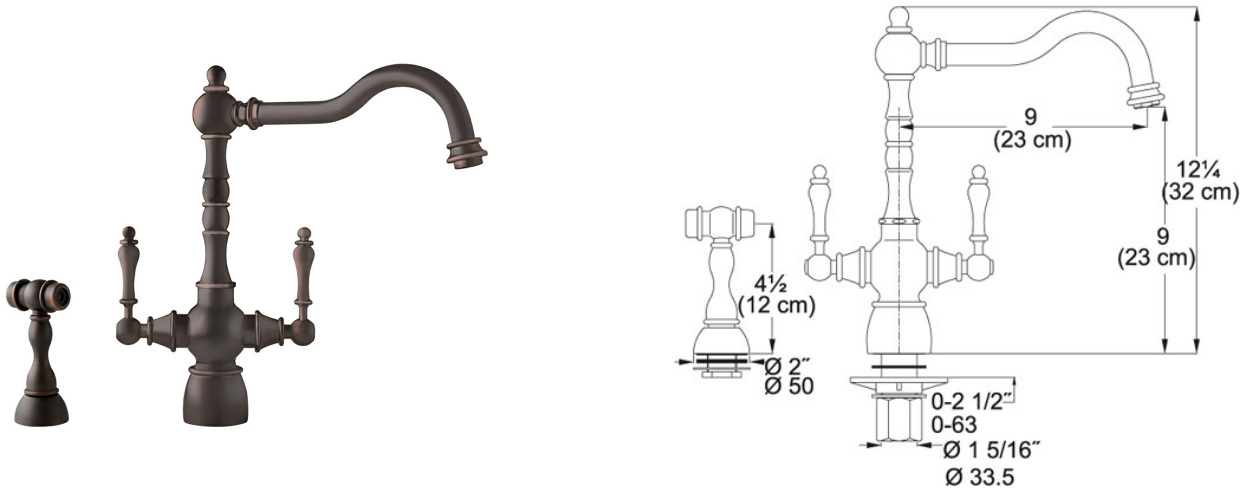

Farm House FHF460 Old World Bronze | 115.0067.295

FAMILY : **Faucets** | SERIE : **Farm House** | MODEL : **FHF460** | FINISH : **Old World Bronze** | INSTALLATION TYPE : **Sinks or worktop** | STYLE : **Traditional**

TECHNICAL DATA

Version	Arc Spout / Side Spray
Faucet Operation	2 Handle Mixer
Countertop hole diameter	1 3/8"
Faucet Hole	2
Type of Material	Plated Brass
Flow Rate	1.75 gpm
Spray Type	Full Spray
Spout Swivel Range	360°