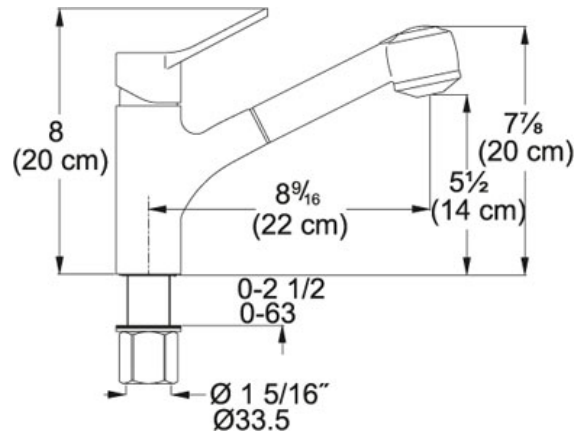

## Product Information

<b>FUN#</b>	115.0067.258
<b>US Part Number</b>	FFPS200
	Pull Out Spray
<b>Faucet Operation</b>	Top Lever
<b>Countertop hole diameter</b>	1 3/8"
<b>Faucet Hole</b>	1
<b>Type of Material</b>	Plated Brass