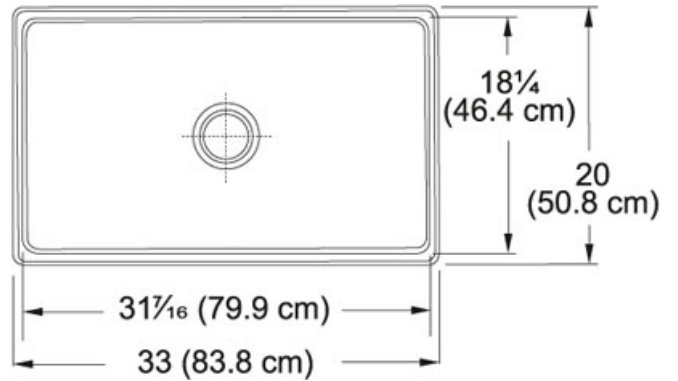

Farm House FHK710-33 Fireclay White | 130.0079.638

FAMILY : Sinks | SERIE : Farm House | FINISH : Fireclay White | INSTALLATION TYPE : Apron Front | MODEL : FHK710-33

**TECHNICAL DATA**

Minimum Cabinet Size 33"

Drain Opening 3 1/2"

Length overall 33"

Width overall 20"

Depth Overall 10 1/4"

Length of large bowl 31 7/16"

Width of large bowl 18 1/4"

Depth of large bowl 9 3/16"

Number of Bowls 1