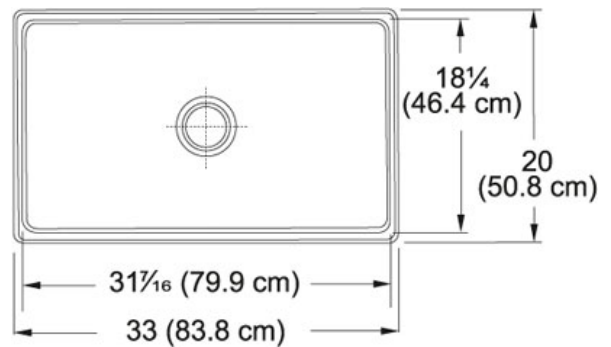

SPECIFICATION SHEET

PRODUCT FAMILY: Sinks FINISH: Fireclay Linen SERIES: FARM HOUSE MODEL: FHK710-36

Product Information

FUN#	130.0079.640
US Part Number	FHK710-30LN
Minimum Cabinet Size	838.2-MM
Drain Opening	3 1/2"
Outer Dimensions	914.4-MMx508-MMx255.6-MM
Bowl Size	874.7-MMx463.6-MMx233.4-MM
Number of Bowls	1
*	Dimensions may vary by 2% (plus or minus) due to material attributes and firing process **Installation of this fireclay product requires custom cabinetry. Franke recommends that an experienced cabinet maker build the new cabinet, or is responsible for modifications to existing cabinets for this product.
Type of Material	Fireclay