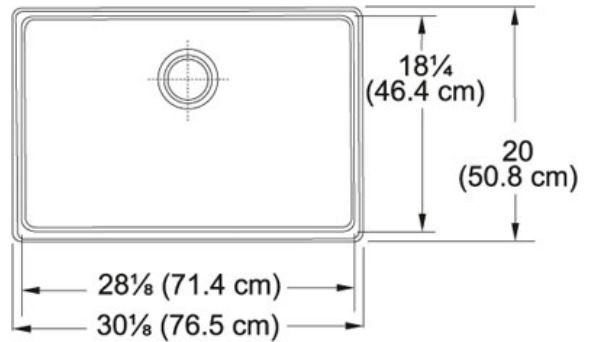

SPECIFICATION SHEET

PRODUCT FAMILY: Sinks FINISH: Fireclay Linen SERIES: FARM HOUSE MODEL: FHK710-30

Product Information

FUN#	130.0078.282
US Part Number	FHK710-33LN
Installation Clips	No
Minimum Cabinet Size	33"
Drain Opening	3 1/2"
Outer Dimensions	33"x20"x10 15/64"
Bowl Size	31 7/16"x18 1/4"x9 1/16"
Number of Bowls	1
Cut-Out Template	No
*	Dimensions may vary by 2% (plus or minus) due to material attributes and firing process **Installation of this fireclay product requires custom cabinetry. Franke recommends that an experienced cabinet maker build the new cabinet, or is responsible for modifications to existing cabinets for this product.
Type of Material	Fireclay