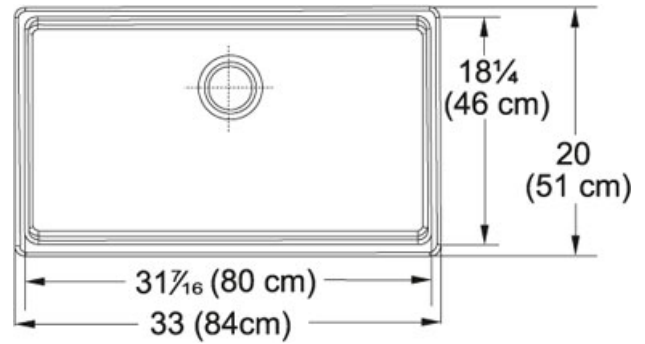

## TECHNICAL DATA

Minimum Cabinet Size 33"

Drain Opening 3 1/2"

Length overall 30 1/8"

Width overall 20"

Length of large bowl 28 1/8"

Width of large bowl 18 1/4"

Depth of large bowl 9 3/16"