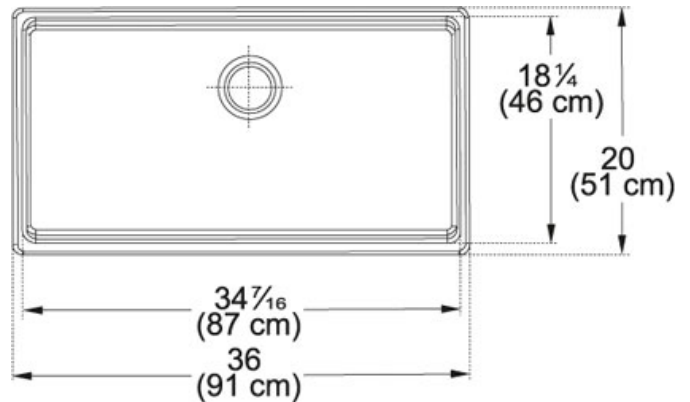

Farm House FHK710-36 Fireclay White | 130.0079.641

FAMILY : Sinks | SERIE : Farm House | MODEL : FHK710-36 | FINISH : Fireclay White | INSTALLATION TYPE : Apron Front

TECHNICAL DATA

Minimum 33"

Cabinet
Size

Drain 3 1/2"
Opening

Length 914.4-MM
overall

Width 508 mm
overall

Length 874.7-MM
of large
bowl

Width of 463.6-MM
large
bowl

Depth of 233.4-MM
large
bowl

Number 1
of Bowls

Type of Fireclay
Material