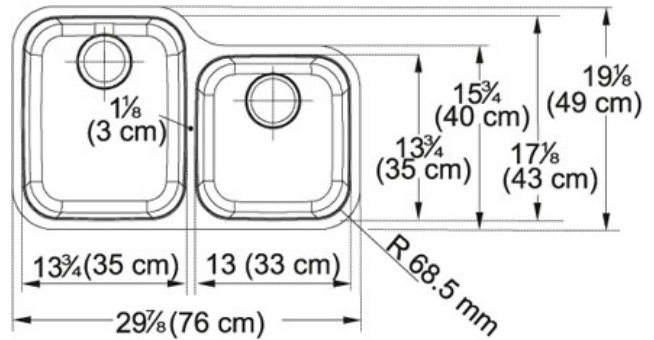

## Product Information

<b>FUN#</b>	122.0071.172
<b>US Part Number</b>	ARX12030
<b>Minimum Cabinet Size</b>	33"
<b>Drain Opening</b>	3 1/2"
<b>Outer Dimensions</b>	29 7/8"x19 1/8"
<b>Bowl Size</b>	13 3/4"x16 15/16"x7 7/8"
<b>Small Bowl Size</b>	13"x13 3/4"x7 1/8"
<b>Number of Bowls</b>	2
<b>Cut-Out Template</b>	Yes
<b>Type of Material</b>	Stainless Steel