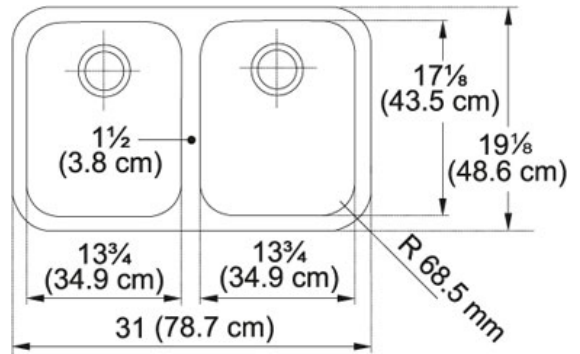

SPECIFICATION SHEET

PRODUCT FAMILY: Sinks FINISH: Stainless Steel SERIES: ARTISAN MODEL: ARX12031

Product Information

FUN#	122.0071.173
US Part Number	ARX12031
Minimum Cabinet Size	33"
Drain Opening	3 1/2"
Outer Dimensions	31"x19 1/8"
Bowl Size	13 1/2"x16 15/16"x9 1/16"
Number of Bowls	2
Cut-Out Template	Yes
Type of Material	Stainless Steel