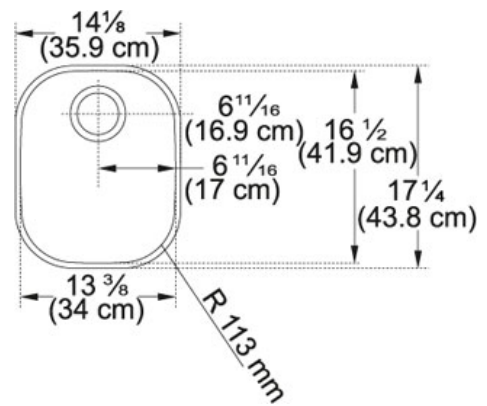

SPECIFICATION SHEET

PRODUCT FAMILY: Sinks FINISH: Stainless Steel SERIES: COMPACT MODEL: CPX11013

Product Information

FUN#	122.0066.594
US Part Number	CPX11013
Minimum Cabinet Size	18"
Drain Opening	3 1/2"
Outer Dimensions	13 3/4"x17 5/16"
Bowl Size	13 1/2"x16 1/2"x6 7/8"
Number of Bowls	1
Cut-Out Template	Yes
Type of Material	20 ga Stainless Steel

Accessories

112.0035.624

112.0036.766

112.0038.356

112.0039.150

112.0048.576

112.0066.263

112.0066.264