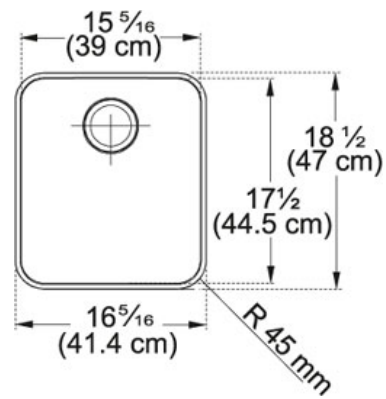

SPECIFICATION SHEET

PRODUCT FAMILY: Sinks FINISH: Stainless Steel SERIES: LARGO MODEL: LAX11015

Product Information

| | |
|-----------------------------|--------------------------|
| FUN# | 122.0073.553 |
| US Part Number | LAX11015 |
| Minimum Cabinet Size | 18" |
| Drain Opening | 3 1/2" |
| Outer Dimensions | 16 3/8"x18 1/2" |
| Bowl Size | 15 3/8"x17 5/16"x9 1/16" |
| Cut-Out Template | Yes |
| Type of Material | 18 ga Stainless Steel |