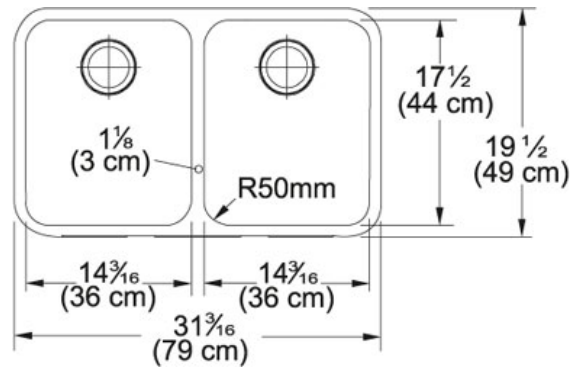

SPECIFICATION SHEET

PRODUCT FAMILY: Sinks FINISH: Stainless Steel SERIES: LARGO MODEL: LAX12031

Product Information

FUN#	122.0070.661
US Part Number	LAX12031
Minimum Cabinet Size	33"
Drain Opening	3 1/2"
Outer Dimensions	31 5/16"x19 1/2"
Bowl Size	14 3/16"x17 1/2"x7 7/8"
Number of Bowls	2
Cut-Out Template	Yes
Type of Material	18 ga Stainless Steel