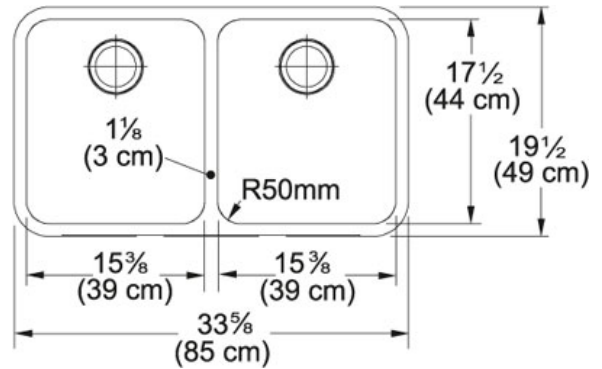

SPECIFICATION SHEET

PRODUCT FAMILY: Sinks FINISH: Stainless Steel SERIES: LARGO MODEL: LAX12034

Product Information

FUN#	122.0070.668
US Part Number	LAX12034
Minimum Cabinet Size	36"
Drain Opening	3 1/2"
Outer Dimensions	33 5/8"x19 1/2"
Bowl Size	15 3/8"x17 1/2"x9 1/16"
Number of Bowls	2
Cut-Out Template	Yes
Type of Material	18 ga Stainless Steel