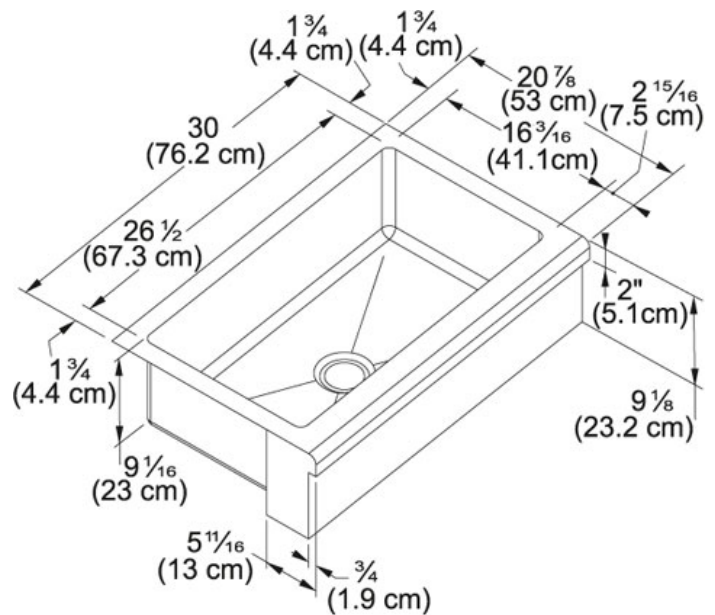

SPECIFICATION SHEET

PRODUCT FAMILY: Sinks FINISH: Stainless Steel SERIES: MANOR HOUSE MODEL: MHX710-30

Product Information

FUN#	123.0155.235
US Part Number	MHX710-30
Minimum Cabinet Size	30"
Outer Dimensions	30"x20 7/8"
Bowl Size	16 1/8"x16 1/8"x9 1/16"
Number of Bowls	1
Type of Material	16-GA-STAINLESS-STEEL