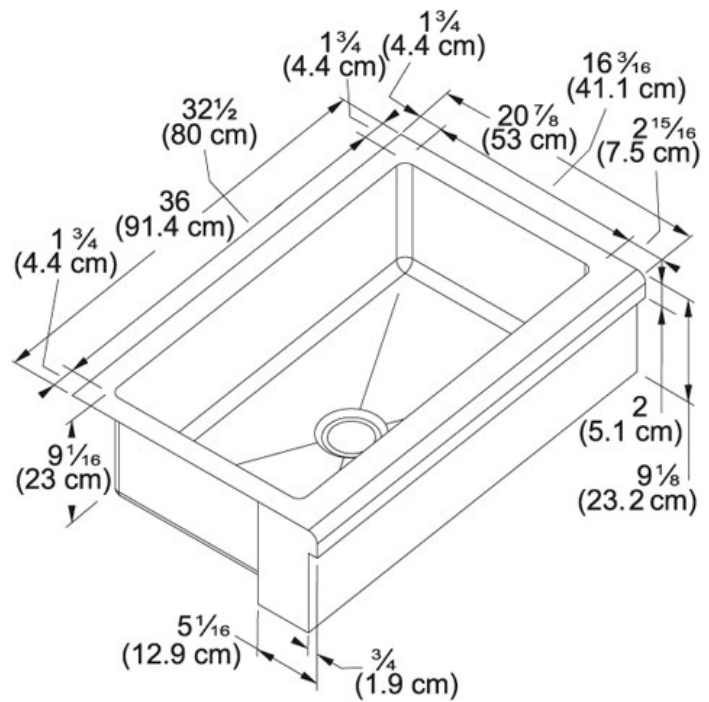

SPECIFICATION SHEET

PRODUCT FAMILY: Sinks FINISH: Stainless Steel SERIES: MANOR HOUSE MODEL: MHX710-36

Product Information

FUN#	123.0155.241
US Part Number	MHX710-36
Minimum Cabinet Size	36"
Outer Dimensions	36"x20 7/8"
Bowl Size	32 15/32"x16 1/8"x9 1/16"
Number of Bowls	1
Type of Material	16-GA-STAINLESS-STEEL