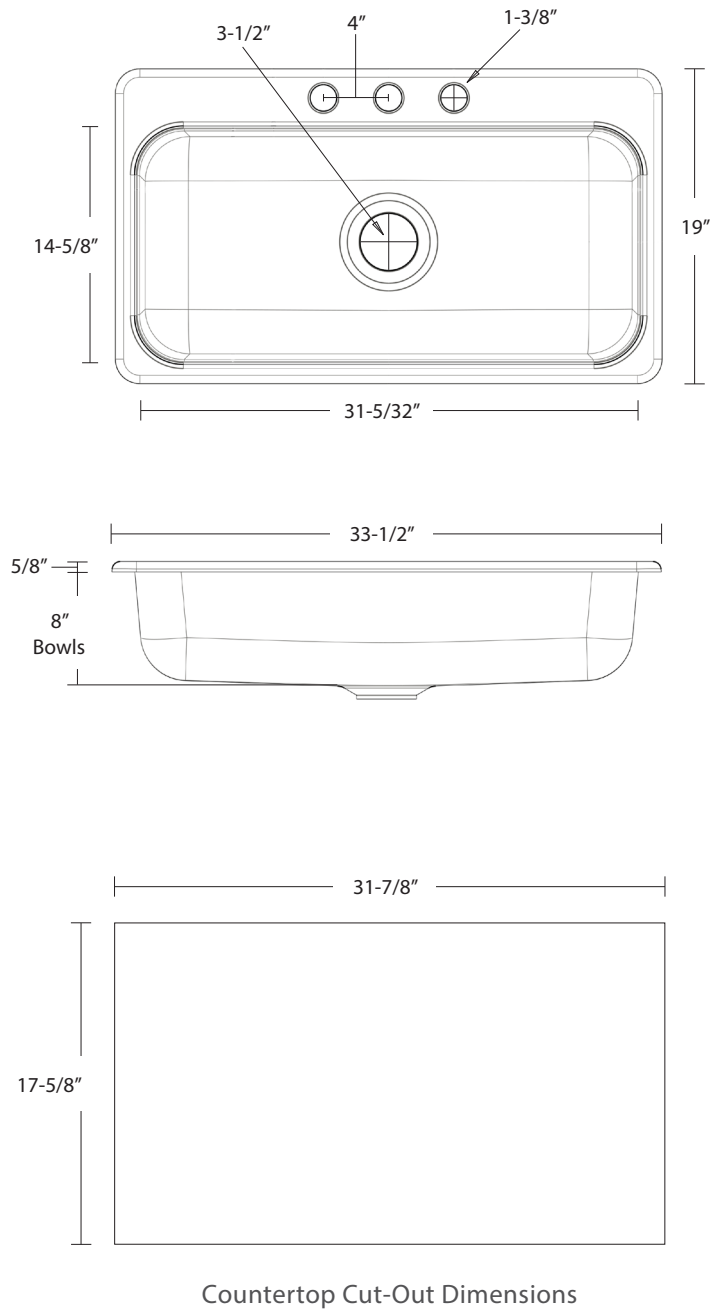

3-Hole SB-Style Sink

Contact Us

Lyons Industries, Inc.
30000 M-62 West
Dowagiac, MI 49047

(800) 458-9036

(269) 782-5159

lyonsind@lyonsindustries.com

www.lyonsindustries.com

Design and features may change without notice.

Complies with ANSI Z124.6 and CAN/CSA-B45.5

All product subject to manufacturing tolerance of [+] or [-] 1/8".

05-17