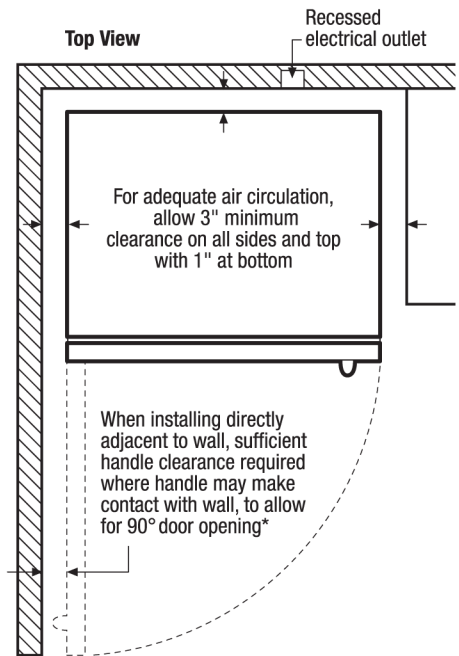

Features	
Door Handle Design	Reach-Through
Reversible Door	
Automatic Door Closer	Yes
Leveling Legs	Yes
Lock with Pop-Out Key	Yes
Defrost	Frost Free
Adjustable Temperature Control	Ready-Select®
Front Digital Display	Yes
Temp Display Mode	F/C
High-Temp Duration Readout	Yes
High-Temp Alarm	Yes
Door Ajar Alarm	Yes
Airflow Ports	1
Interior Lighting	Bright
Full-Width Adjustable Shelves	1 Wire
Full-Width Fixed Shelves	2 Wire
Removable Trivet	
SpaceWise® Shelf Bookend	
Mid-Level Baskets	1
Lower Storage Basket	1
Basket Dividers	
Retractable Pizza Shelf	
Soft Freeze™ Zone	
Store-More™ Adjustable Door Bins	4
Full-Width Door Bins	1
Store-More™ Tilt-Out Wire Door Bins	1
Fixed Door Racks	
Defrost Drain	
Power-On Light	Yes
Convertible	
Certifications	
ENERGY STAR®	Yes
CSA Rating	Household
Specifications	
Total Capacity (Cu. Ft.)	16.6
Shelf Area (Sq. Ft.)	13.32
Annual Energy (kWH)	615
Annual Energy Cost (.1065/kWH)	\$65
Power Supply Connection Location	Lower Right Rear
Voltage Rating	115V
Connected Load (kW rating) @ 115 Volts¹	.58
Amps @ 115 Volts	5
Minimum Circuit Required (Amps)	15
Shipping Weight (Approx.)	208 Lbs.

* When installing freezer adjacent to wall, cabinet or other appliance that extends beyond front edge of unit, 20" minimum clearance recommended to allow for optimum 140° door swing, providing complete basket access and removal. (Absolute 3" minimum clearance will ONLY allow for 90° door swing which will provide limited basket access with restricted removal.)

NOTE: For planning purposes only. Always consult local and national electric codes. Refer to Product Installation Guide for detailed installation instructions on the web at frigidaire.com.

Product Dimensions	
A - Height (Including Hinges)	65-3/4"
B - Width	32"
C - Depth (Including Door)	26-5/8"
D - Depth with Door Open 90°	57-3/8"