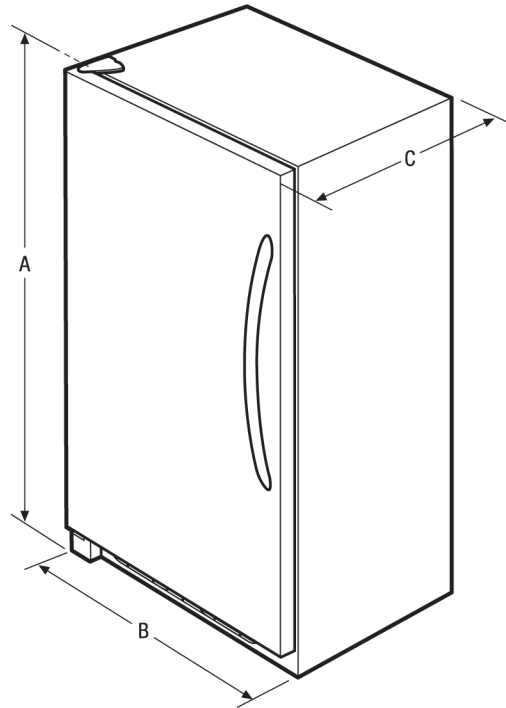

Features	
Door Handle Design	Reach-Through
Reversible Door	
Automatic Door Closer	Yes
Leveling Legs	Yes
Lock with Pop-Out Key	Yes
Defrost	Frost Free
Adjustable Temperature Control	Ready-Select®
Front Digital Display	Yes
Temp Display Mode	F/C
High-Temp Duration Readout	Yes
High-Temp Alarm	Yes
Door Ajar Alarm	Yes
Airflow Ports	1
Interior Lighting	Bright
Full-Width Adjustable Shelves	1 Wire
Full-Width Fixed Shelves	2 Wire
Removable Trivet	
SpaceWise® Shelf Bookend	
Mid-Level Baskets	1
Lower Storage Basket	1
Basket Dividers	
Retractable Pizza Shelf	
Soft Freeze™ Zone	
Store-More™ Adjustable Door Bins	4
Full-Width Door Bins	1
Store-More™ Tilt-Out Wire Door Bins	1
Fixed Door Racks	
Defrost Drain	
Power-On Light	Yes
Convertible	
Certifications	
ENERGY STAR®	Yes
CSA Rating	Household
Specifications	
Total Capacity (Cu. Ft.)	16.6
Shelf Area (Sq. Ft.)	13.32
Annual Energy (kWH)	615
Annual Energy Cost (.1065/kWH)	\$65
Power Supply Connection Location	Lower Right Rear
Voltage Rating	115V
Connected Load (kW rating) @ 115 Volts¹	.58
Amps @ 115 Volts	5
Minimum Circuit Required (Amps)	15
Shipping Weight (Approx.)	208 Lbs.

* When installing freezer adjacent to wall, cabinet or other appliance that extends beyond front edge of unit, 20" minimum clearance recommended to allow for optimum 140° door swing, providing complete basket access and removal. (Absolute 3" minimum clearance will ONLY allow for 90° door swing which will provide limited basket access with restricted removal.)

NOTE: For planning purposes only. Always consult local and national electric codes. Refer to Product Installation Guide for detailed installation instructions on the web at frigidaire.com.

Product Dimensions	
A - Height (Including Hinges)	65-3/4"
B - Width	32"
C - Depth (Including Door)	26-5/8"
D - Depth with Door Open 90°	57-3/8"