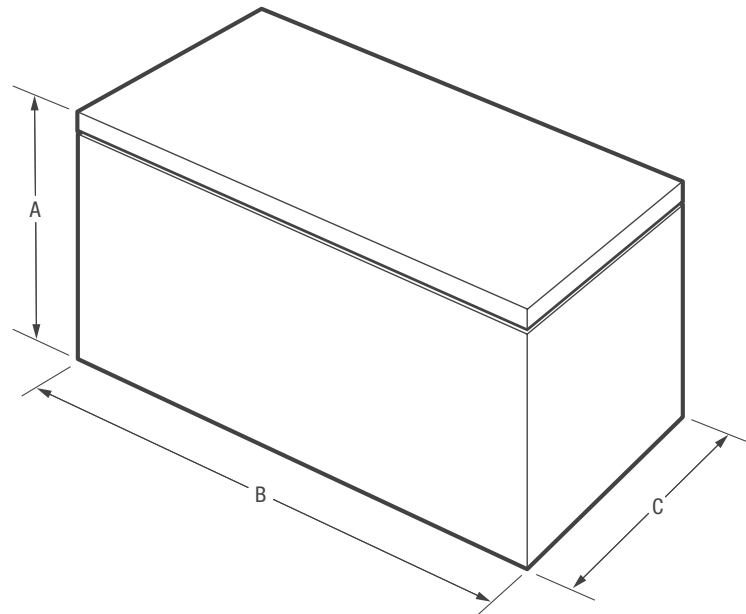

Features	
Defrost	Manual
Adjustable Temperature Control	Yes
Interior Lighting	LED
SpaceWise® Sliding Plastic Basket with Colour-Coordinated Clips	1
Food Organization System	
Defrost Water Drain	Yes
Lid Handle	Yes
Lock with Pop-Out Key	Yes
Power-On Light	Yes
Certifications	
CSA Rating	Household
Specifications	
Total Capacity (Cu. Ft.)	15.6
Annual Energy (kWH)	306
Annual Energy Cost (.12/kWH)	47
Power Supply Connection Location	Left Bottom Rear
Voltage Rating	115V / 60Hz / 5A
Connected Load (kW rating) @ 115 Volts¹	.6
Amps @ 115 Volts	5
Minimum Circuit Required (Amps)	15
Shipping Weight (Approx.)	172 Lbs.

¹An electrical supply with grounded three-prong receptacle is required. The power supply circuit must be installed in accordance with current local codes & ordinances.

NOTE: For planning purposes only. Always consult local and national electric codes. Refer to Product Installation Guide for detailed installation instructions on the web at frigidaire.ca.

Product Dimensions	
A - Height (Including Lid)	34-3/8"
B - Width	55-3/4"
C - Depth	29-1/2"
Height with Lid Open 90°	60-5/8"

Accessories information available on the web at frigidaire.ca