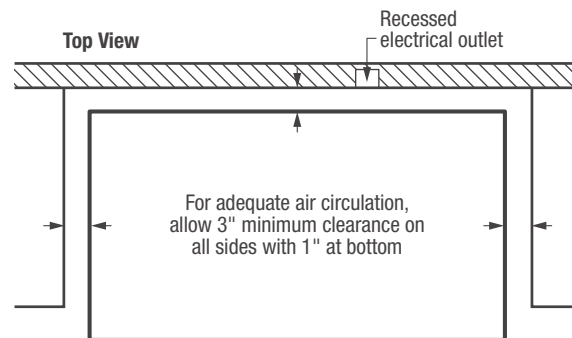

Features	
Defrost	Manual
Adjustable Temperature Control	Yes
Interior Lighting	LED
SpaceWise® Sliding Plastic Basket with Colour-Coordinated Clips	1
Food Organization System	
Defrost Water Drain	Yes
Lid Handle	Yes
Lock with Pop-Out Key	Yes
Power-On Light	Yes
Certifications	
CSA Rating	Household
Specifications	
Total Capacity (Cu. Ft.)	15.6
Annual Energy (kWH)	306
Annual Energy Cost (.12/kWH)	47
Power Supply Connection Location	Left Bottom Rear
Voltage Rating	115V / 60Hz / 5A
Connected Load (kW rating) @ 115 Volts¹	.6
Amps @ 115 Volts	5
Minimum Circuit Required (Amps)	15
Shipping Weight (Approx.)	172 Lbs.

¹An electrical supply with grounded three-prong receptacle is required. The power supply circuit must be installed in accordance with current local codes & ordinances.

NOTE: For planning purposes only. Always consult local and national electric codes. Refer to Product Installation Guide for detailed installation instructions on the web at frigidaire.ca.

Product Dimensions	
A - Height (Including Lid)	34-3/8"
B - Width	55-3/4"
C - Depth	29-1/2"
Height with Lid Open 90°	60-5/8"

Accessories information available on the web at frigidaire.ca