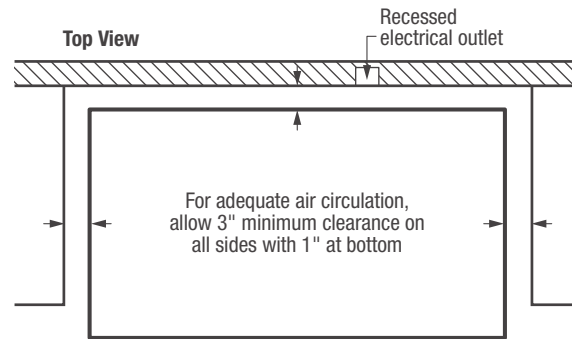

Features	
Defrost	Manual
Adjustable Temperature Control	Yes
Interior Lighting	LED
SpaceWise® Sliding Plastic Baskets with Colour-Coordinated Clips	1- Small Hanging Basket 1- Large Hanging Basket 1- Shallow Basket 1- Deep Basket
SpaceWise® Adjustable Dividers	Yes
Food Organization System	Yes
Defrost Water Drain	Yes
Lid Handle	Yes
Lock with Pop-Out Key	Yes
Power-On Light	Yes
Certifications	
CSA Rating	Household
Specifications	
Total Capacity (Cu. Ft.)	17.5
Annual Energy (kWH)	331
Annual Energy Cost (.12/kWH)	40
Power Supply Connection Location	Bottom Rear
Voltage Rating	115V / 60Hz / 5A
Connected Load (kW rating) @ 115 Volts¹	.6
Amps @ 115 Volts	5
Minimum Circuit Required (Amps)	15
Shipping Weight (Approx.)	189 Lbs.

¹An electrical supply with grounded three-prong receptacle is required. The power supply circuit must be installed in accordance with current local codes & ordinances.

NOTE: For planning purposes only. Always consult local and national electric codes. Refer to Product Installation Guide for detailed installation instructions on the web at frigidaire.ca.

Product Dimensions	
A - Height (Including Lid)	34-3/8"
B - Width	61-1/4"
C - Depth	29-1/2"
Height with Lid Open 90°	60-5/8"

Accessories information available on the web at frigidaire.ca