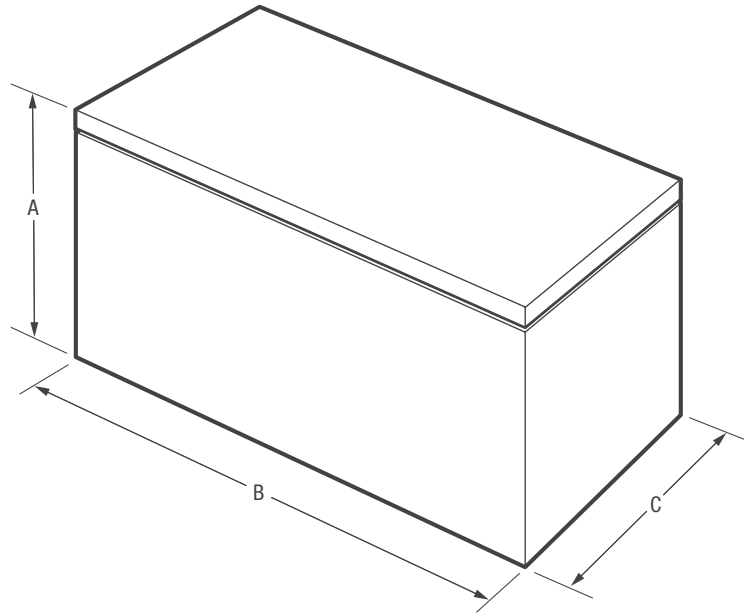

Features	
Defrost	Manual
Adjustable Temperature Control	Yes
Interior Lighting	LED
SpaceWise® Sliding Plastic Baskets with Colour-Coordinated Clips	1- Small Hanging Basket 1- Large Hanging Basket 1- Shallow Basket 1- Deep Basket
SpaceWise® Adjustable Dividers	Yes
Food Organization System	Yes
Defrost Water Drain	Yes
Lid Handle	Yes
Lock with Pop-Out Key	Yes
Power-On Light	Yes
Certifications	
CSA Rating	Household
Specifications	
Total Capacity (Cu. Ft.)	17.5
Annual Energy (kWH)	331
Annual Energy Cost (.12/kWH)	40
Power Supply Connection Location	Bottom Rear
Voltage Rating	115V / 60Hz / 5A
Connected Load (kW rating) @ 115 Volts¹	.6
Amps @ 115 Volts	5
Minimum Circuit Required (Amps)	15
Shipping Weight (Approx.)	189 Lbs.

¹An electrical supply with grounded three-prong receptacle is required. The power supply circuit must be installed in accordance with current local codes & ordinances.

NOTE: For planning purposes only. Always consult local and national electric codes. Refer to Product Installation Guide for detailed installation instructions on the web at frigidaire.ca.

Product Dimensions	
A - Height (Including Lid)	34-3/8"
B - Width	61-1/4"
C - Depth	29-1/2"
Height with Lid Open 90°	60-5/8"

Accessories information available on the web at frigidaire.ca