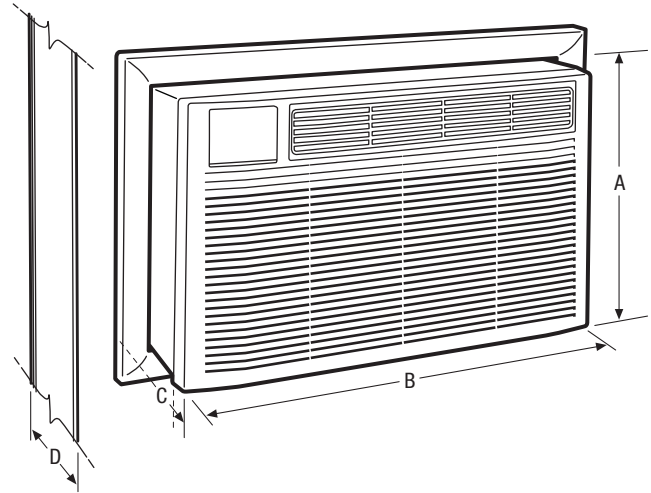

Product Dimensions

Height	14-1/2"
Width	24"
Depth	20-1/2"

More Easy-To-Use Features

Energy and Cost Savings

The unit operates at a low voltage – conserving energy and saving you money.

Multi-Speed Fan

Features three different fan speeds, for more cooling flexibility.

SpaceWise® Adjustable Design

Optional Side Panels extend so you can adjust your unit to fit your window.

24 Hour On/Off Timer

ENERGY STAR®

Performance	BTUs
Cool	10,000

Performance	
BTU (Cool)	10,000
Dehumidification (Pints/Hour)	2.6
Cool Area (Sq. Ft.)	500
Energy Efficiency Ratio	9.4
Electrical	
Volts	115
Amps (Cool)	9.9
Watts (Cool)	1,065
Length of Power Cord	6'
Plug Type (NEMA)*	LC1D (A)
Features	
Electronic Controls	Ready-Select™ Controls
Fan Speeds (Cool/Fan)	3/3
Low Voltage Start-Up	Yes
Auto Cool Function	Yes
Energy Save	Yes
Sleep Mode	Yes
Filter Check	Yes
24 Hour On/Off Timer	Yes
Clean Air Ionizer	
Remote Control	Full-Function Remote T'Stat
Air CFM (High/Med/Low)	276/223/206
Air Direction Control	4-Way
Fresh Air/Exhaust Vent/Closed	No/No/Yes
Filter Type	Antimicrobial Mesh
Filter Access	Slide-Out
Slide-Out Chassis	
Cabinet Louvers	
Rear Grille	Yes
Window Mounting Kit	Universal Trim Kit
Optional Accessories	
Window Mount Kit	EA102T
Outside Grille	EA109T
Certifications	
ENERGY STAR®	Yes
Performance	AHAM
Specifications	
Refrigerant	R410a
Shipping Weight (Approx.)	77 Lbs.

Product Dimensions	
A - Height	14-1/2"
B - Width	24"
C - Depth	20-1/2"
D - Max. Wall Thickness	18"

Wall Cutout Dimensions	
Height	15-1/4"
Width	25-1/2"

Accessories information available on the web at frigidaire.com