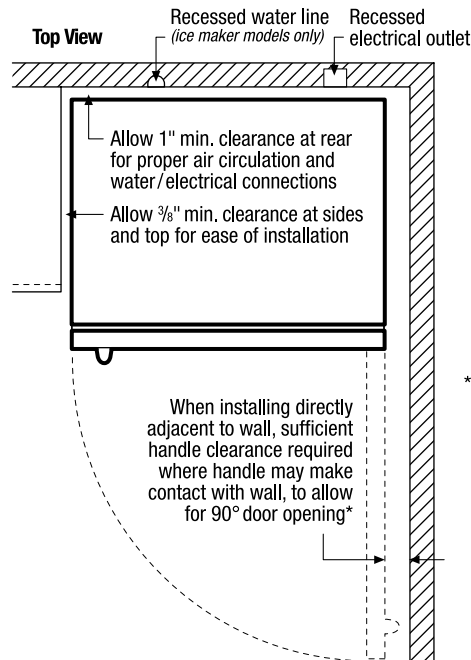

ONLY AT LOWE'S! Full-Width Freezer Shelf

For more usable space and better organization.

Compare to Model:

FFHT1513L W/B

with this additional feature

- Full-Width Freezer Shelf

* When properly installed, meets the appliance standards in the Americans with Disabilities Act and the Architectural Barriers Act Accessibility Guidelines as published by the United States Access Board on June 23, 2004, as amended August 5, 2005.

¹ For use on adequately wired 120V, dedicated circuit having 2-wire service with a separate ground wire. Appliance must be grounded for safe operation.

Electrical Specifications

- An electrical supply with grounded three-prong receptacle is required. The power supply circuit must be installed in accordance with current edition of National Electrical Code (NFPA 70) and local codes & ordinances.
- Voltage Rating - 120V / 60 Hz / 15 or 20 Amps
- Connected Load (kW Rating) @ 120 Volts = .72 kW
- Amps @ 120 Volts = 4.5 Amps