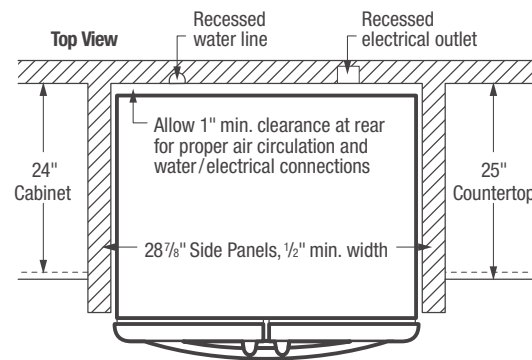

Electrical Specifications

- An electrical supply with grounded three-prong receptacle is required. The power supply circuit must be installed in accordance with current edition of National Electrical Code (NFPA 70) and local codes & ordinances.
- Voltage Rating - 120V/60 Hz/15 or 20 Amps
- Connected Load (kW Rating) @120 Volts¹ = 1.02 kW
- Amps @ 120 Volts = 8.5 Amps

NOTE: For planning purposes only. Always consult local and national electric and plumbing codes. Refer to Product Installation Guide for detailed installation instructions on the web at lowes.com/frigidaire.

Product Dimensions	
A - Height (Incl. Hinges & Rollers)	69-7/8"
B - Cabinet Width/Door Width	35-7/8" / 36"
C - Depth (Incl. Door)	33-3/8"
Depth with Door Open 90°	47-3/8"
Depth with Drawer Fully Extended (Incl. Handle)	55"

For use on adequately wired 120V, dedicated circuit having 2-wire service with a separate ground wire. Appliance must be grounded for safe operation.

Accessories information available on the web at lowes.com/frigidaire

FRIGIDAIRE

USA • 10200 David Taylor Drive • Charlotte, NC 28262 • 1-800-FRIGIDAIRE • frigidaire.com
CANADA • 5855 Terry Fox Way • Mississauga, ON L5V 3E4 • 1-800-265-8352 • frigidaire.ca