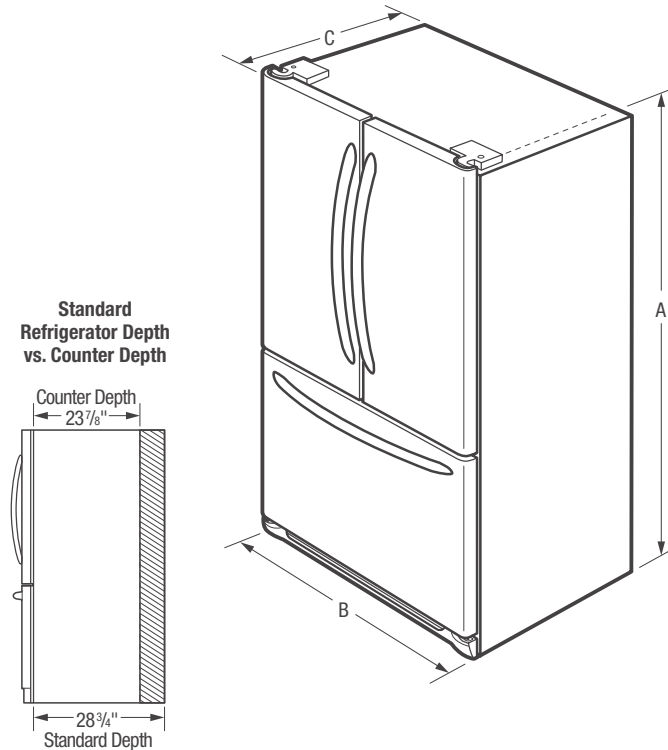

Electrical Specifications

- An electrical supply with grounded three-prong receptacle is required. The power supply circuit must be installed in accordance with current edition of National Electrical Code (NFPA 70) and local codes & ordinances.
- Voltage Rating - 120V/60 Hz/15 or 20 Amps
- Connected Load (kW Rating) @120 Volts¹ = 1.02 kW
- Amps @ 120 Volts = 8.5 Amps

NOTE: For planning purposes only. Always consult local and national electric and plumbing codes. Refer to Product Installation Guide for detailed installation instructions on the web at lowes.com/frigidaire.

Product Dimensions	
A - Height (Incl. Hinges & Rollers)	69-7/8"
B - Cabinet Width/Door Width	35-7/8" / 36"
C - Depth (Incl. Door)	33-3/8"
Depth with Door Open 90°	47-3/8"
Depth with Drawer Fully Extended (Incl. Handle)	55"

For use on adequately wired 120V, dedicated circuit having 2-wire service with a separate ground wire. Appliance must be grounded for safe operation.

Accessories information available on the web at lowes.com/frigidaire

FRIGIDAIRE

USA • 10200 David Taylor Drive • Charlotte, NC 28262 • 1-800-FRIGIDAIRE • frigidaire.com
CANADA • 5855 Terry Fox Way • Mississauga, ON L5V 3E4 • 1-800-265-8352 • frigidaire.ca