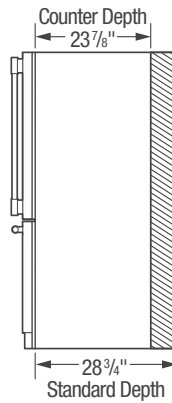

¹For use on adequately wired 120V, dedicated circuit having 2-wire service with a separate ground wire. Appliance must be grounded for safe operation.

Standard Refrigerator Depth vs. Counter Depth

NOTE: For planning purposes only. Always consult local and national electric and plumbing codes. Refer to Product Installation Guide for detailed installation instructions on the web at frigidaire.com.

Product Dimensions	
A - Height (Incl. Hinges & Rollers)	69-7/8"
B - Cabinet Width/Door Width	35-7/8" / 36"
C - Depth (Incl. Door)	28-1/2"
Depth with Door Open 90°	42-1/2"
Depth with Drawer Fully Extended (Incl. Handle)	45-1/2"

"Built-In Look" Cutout Dimensions	
Height (Incl. Hinges and Rollers)	70-1/4"
Width	36"
Depth	25"

FRIGIDAIRE

USA • 10200 David Taylor Drive • Charlotte, NC 28262 • 1-800-FRIGIDAIRE • frigidaire.com
CANADA • 5855 Terry Fox Way • Mississauga, ON L5V 3E4 • 1-800-265-8352 • frigidaire.ca

FPBG2277R 01/15

© 2015 Electrolux Home Products, Inc.

Accessories information available on the web at frigidaire.com

Specifications subject to change.