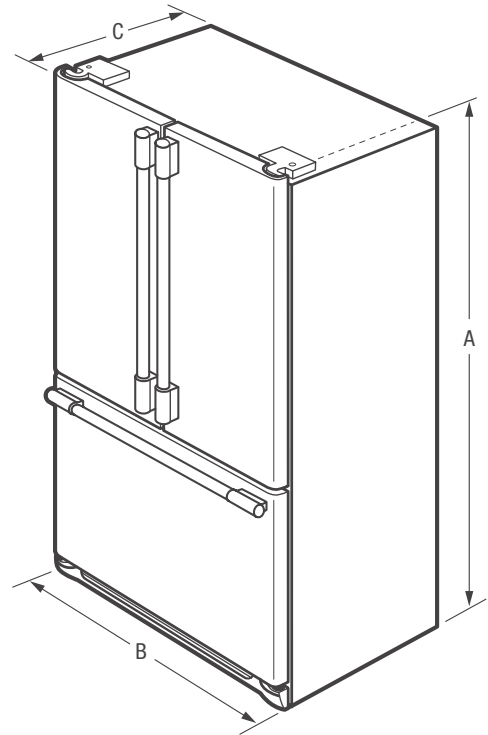

¹For use on adequately wired 120V, dedicated circuit having 2-wire service with a separate ground wire. Appliance must be grounded for safe operation.

Standard Refrigerator Depth vs. Counter Depth

NOTE: For planning purposes only. Always consult local and national electric and plumbing codes. Refer to Product Installation Guide for detailed installation instructions on the web at frigidaire.com.

Product Dimensions	
A - Height (Incl. Hinges & Rollers)	69-7/8"
B - Cabinet Width/Door Width	35-7/8" / 36"
C - Depth (Incl. Door)	28-1/2"
Depth with Door Open 90°	42-1/2"
Depth with Drawer Fully Extended (Incl. Handle)	45-1/2"

"Built-In Look" Cutout Dimensions	
Height (Incl. Hinges and Rollers)	70-1/4"
Width	36"
Depth	25"

FRIGIDAIRE

USA • 10200 David Taylor Drive • Charlotte, NC 28262 • 1-800-FRIGIDAIRE • frigidaire.com
CANADA • 5855 Terry Fox Way • Mississauga, ON L5V 3E4 • 1-800-265-8352 • frigidaire.ca

FPBG2277R 01/15

© 2015 Electrolux Home Products, Inc.

Accessories information available on the web at frigidaire.com

Specifications subject to change.