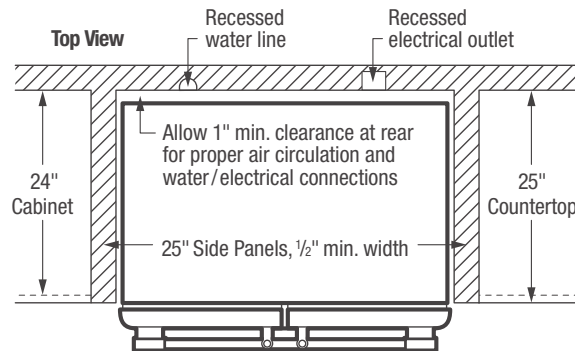

¹For use on adequately wired 120V, dedicated circuit having 2-wire service with a separate ground wire. Appliance must be grounded for safe operation.

Standard Refrigerator Depth vs. Counter Depth

NOTE: For planning purposes only. Always consult local and national electric and plumbing codes. Refer to Product Installation Guide for detailed installation instructions on the web at frigidaire.com.

Product Dimensions	
A - Height (Incl. Hinges & Rollers)	69-7/8"
B - Cabinet Width/Door Width	35-7/8" / 36"
C - Depth (Incl. Door)	28-1/2"
Depth with Door Open 90°	42-1/2"
Depth with Drawer Fully Extended (Incl. Handle)	45-1/2"

"Built-In Look" Cutout Dimensions	
Height (Incl. Hinges and Rollers)	70-1/4"
Width	36"
Depth	25"

FRIGIDAIRE

USA • 10200 David Taylor Drive • Charlotte, NC 28262 • 1-800-FRIGIDAIRE • frigidaire.com
CANADA • 5855 Terry Fox Way • Mississauga, ON L5V 3E4 • 1-800-265-8352 • frigidaire.ca

FPBG2277R 01/15

© 2015 Electrolux Home Products, Inc.

Accessories information available on the web at frigidaire.com

Specifications subject to change.