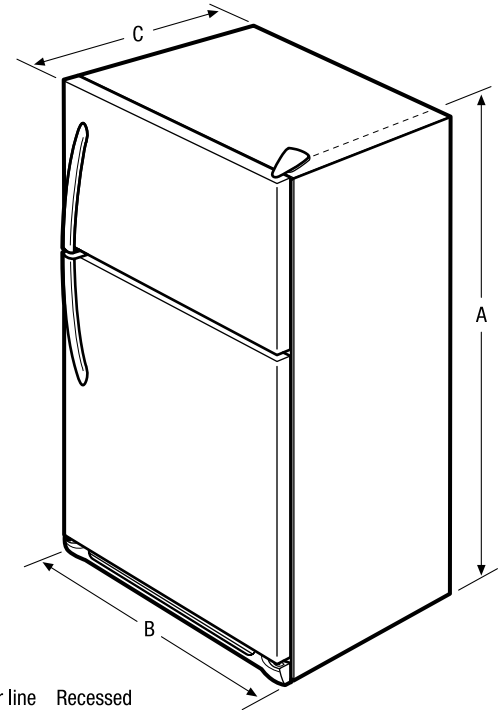

Features	
Door Design	Short Door/UltraSoft™
Door Handle Design	Color-Coordinated Metal
Cabinet Finish (Textured)	Color-Coordinated
Door Hinge Covers	Color-Coordinated
Door Reverse Option	Yes
Rollers - Front/Rear	Front/Adjustable
Sound Package	Quiet Pack
Toe Grille	Color-Coordinated
Refrigerator Features	
Interior Lighting	Bright
Refrigerator Shelves	2 Half-Width/1 Full-Width SpillSafe® Glass Shelves
Store-More™ Crisper Drawers	2 Clear
Humidity Controls	2
Dairy Compartment	Clear Dairy Door
Door Bins	1 Fixed White, 4 Adj. Clear
Cool Zone™ Drawer	Clear
Gallon Door Storage	4 Clear
Freezer Features	
Door Bins	2 White
Freezer Shelves	1 Full-Width Glass with Slide-Out Basket
Ice Maker	Optional (IMQCT)
Lighting	Bright
Certifications	
ENERGY STAR®	No
Specifications	
Total Capacity (Cu. Ft.)	20.6
Refrigerator Capacity (Cu. Ft.)	15.3
Freezer Capacity (Cu. Ft.)	5.3
Power Supply Connection Location	Right Bottom Rear
Water Inlet Connection Location	Bottom Right
Voltage Rating	120V/60Hz/15 or 20A
Connected Load (kW Rating) @ 120 Volts¹	0.72 kW
Amps @ 120 Volts	4.5 Amps
Minimum Circuit Required (Amps)	15
Shipping Weight (Approx.)	220 Lbs.

¹ For use on adequately wired 120V, dedicated circuit having 2-wire service with a separate ground wire. Appliance must be grounded for safe operation.

* When installing refrigerator adjacent to wall, cabinet or other appliance that extends beyond front edge of unit, 20" minimum clearance recommended to allow for optimum 140° door swing, providing complete crisper access and removal. (Absolute 3" minimum clearance will ONLY allow for 90° door swing which will provide limited crisper access with restricted removal.)

Electrical Specifications

- An electrical supply with grounded three-prong receptacle is required. The power supply circuit must be installed in accordance with current edition of National Electrical Code (NFPA 70) and local codes & ordinances.
- Voltage Rating - 120V / 60 Hz / 15 or 20 Amps
- Connected Load (kW Rating) @ 120 Volts = .72 kW
- Amps @ 120 Volts = 4.5 Amps

Optional Accessories

- Optional Ice Maker Kit (PN # IM-QCT) available for installation in ice maker-ready models only.

Product Dimensions	
A - Height (Incl. Hinges and Covers)	69-5/8"
B - Width	30"
C - Depth (Including Door)	32"
Depth with Door Open 90°	60"

Accessories information available on the web at Lowes.com/frigidaire