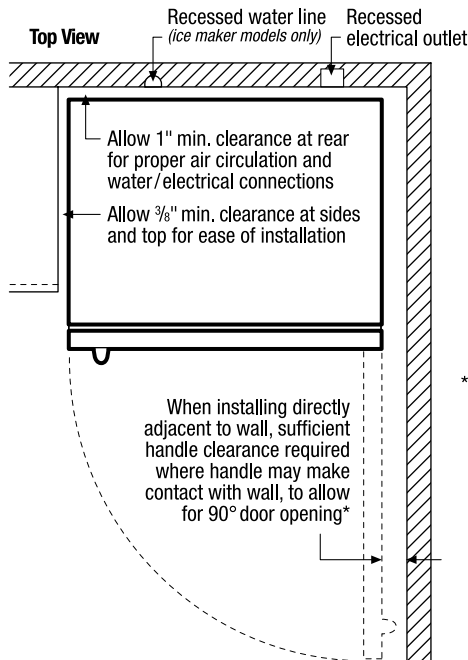

Features	
Door Design	Short Door/UltraSoft™
Door Handle Design	Color-Coordinated Metal
Cabinet Finish (Textured)	Color-Coordinated
Door Hinge Covers	Color-Coordinated
Door Reverse Option	Yes
Rollers - Front/Rear	Front/Adjustable
Sound Package	Quiet Pack
Toe Grille	Color-Coordinated
Refrigerator Features	
Interior Lighting	Bright
Refrigerator Shelves	2 Half-Width/1 Full-Width SpillSafe® Glass Shelves
Store-More™ Crisper Drawers	2 Clear
Humidity Controls	2
Dairy Compartment	Clear Dairy Door
Door Bins	1 Fixed White, 4 Adj. Clear
Cool Zone™ Drawer	Clear
Gallon Door Storage	4 Clear
Freezer Features	
Door Bins	2 White
Freezer Shelves	1 Full-Width Glass with Slide-Out Basket
Ice Maker	Optional (IMQCT)
Lighting	Bright
Certifications	
ENERGY STAR®	No
Specifications	
Total Capacity (Cu. Ft.)	20.6
Refrigerator Capacity (Cu. Ft.)	15.3
Freezer Capacity (Cu. Ft.)	5.3
Power Supply Connection Location	Right Bottom Rear
Water Inlet Connection Location	Bottom Right
Voltage Rating	120V/60Hz/15 or 20A
Connected Load (kW Rating) @ 120 Volts¹	0.72 kW
Amps @ 120 Volts	4.5 Amps
Minimum Circuit Required (Amps)	15
Shipping Weight (Approx.)	220 Lbs.

¹ For use on adequately wired 120V, dedicated circuit having 2-wire service with a separate ground wire. Appliance must be grounded for safe operation.

* When installing refrigerator adjacent to wall, cabinet or other appliance that extends beyond front edge of unit, 20" minimum clearance recommended to allow for optimum 140° door swing, providing complete crisper access and removal. (Absolute 3" minimum clearance will ONLY allow for 90° door swing which will provide limited crisper access with restricted removal.)

Electrical Specifications

- An electrical supply with grounded three-prong receptacle is required. The power supply circuit must be installed in accordance with current edition of National Electrical Code (NFPA 70) and local codes & ordinances.
- Voltage Rating - 120V / 60 Hz / 15 or 20 Amps
- Connected Load (kW Rating) @ 120 Volts = .72 kW
- Amps @ 120 Volts = 4.5 Amps

Optional Accessories

- Optional Ice Maker Kit (PN # IM-QCT) available for installation in ice maker-ready models only.

Product Dimensions	
A - Height (Incl. Hinges and Covers)	69-5/8"
B - Width	30"
C - Depth (Including Door)	32"
Depth with Door Open 90°	60"

Accessories information available on the web at Lowes.com/frigidaire