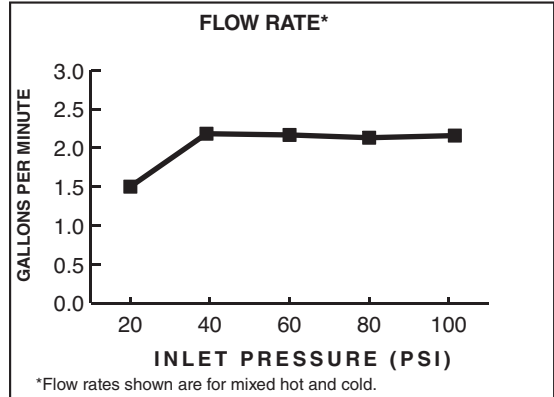

CODES AND STANDARDS

These products meet or exceed the following codes and standards:

- **ANSI A117.1**
- **ASME A112.18.1**
- **NSF 61/Section 9 & Annex G**
- **CSA B125**

Product Number	Description
9016.100.002	Kitchen faucet with pull-out spray. Escutcheon plate (installation is optional). Polished Chrome finish. SKU# 352675.
9016.100.075	Kitchen faucet with pull-out spray. Escutcheon plate (installation is optional). Stainless Steel (PVD) finish. SKU# 352676.

Meets the American Disabilities Act Guidelines and **ANSI A117.1** Requirements for the physically challenged.