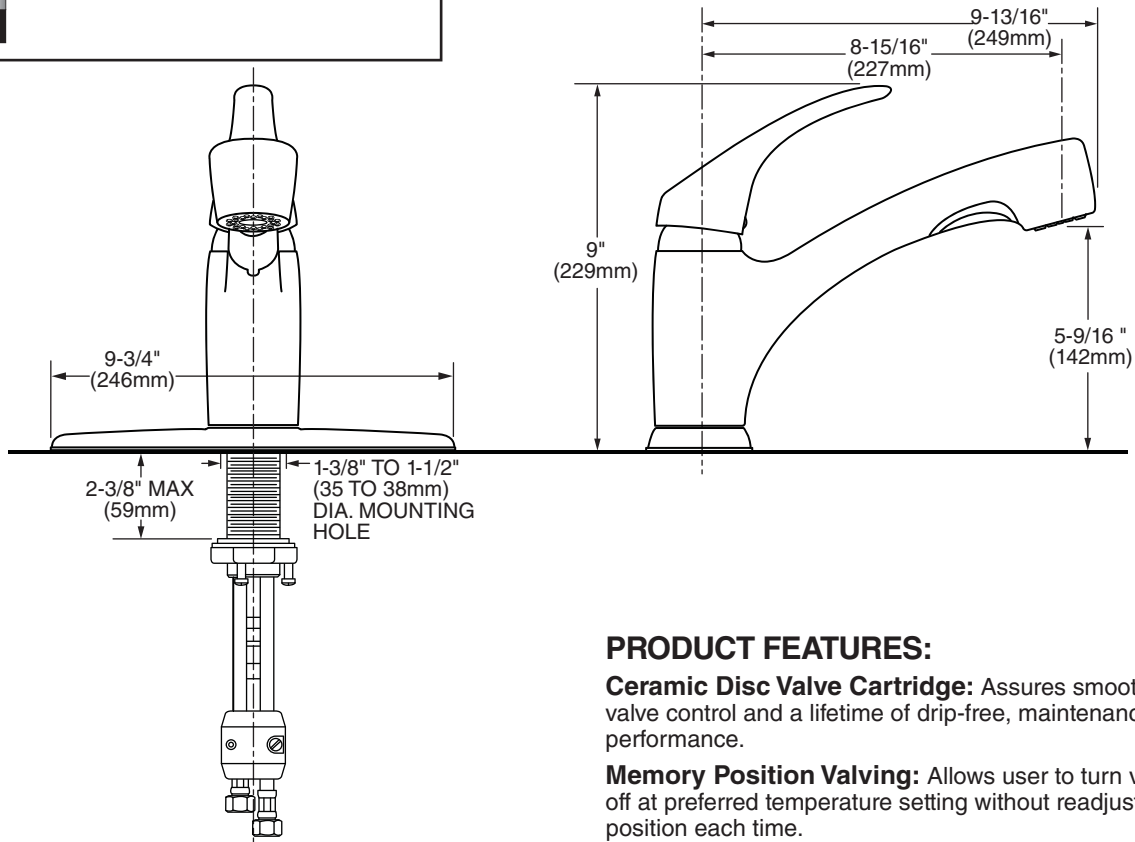

MODEL NUMBER:

- 9016.100.002 Kitchen Faucet with Pull-Out Spray Spout**
 Escutcheon plate (installation is optional).
 Polished Chrome finish. SKU# 352675.
- 9016.100.075 Kitchen Faucet with Pull-Out Spray Spout**
 Escutcheon plate (installation is optional).
 Stainless Steel (PVD) finish. SKU# 352676.

GENERAL DESCRIPTION:

Metal body and metal escutcheon plate. Swivel pull-out spray spout. Adjustable spray pattern with push button activation. Nylon reinforced hose is 48" (1250mm) long. Washerless 47mm ceramic disc valve cartridge with integral hot limit safety stop. Braided flexible supply hoses with 3/8" compression connections. Brass mounting shank with brass fixation ring. Complete with two integral check valves. 2.2 gpm/8.3L/min. maximum flow rate. Can be mounted with or without supplied escutcheon plate (escutcheon size 10-1/4"L x 2-1/2"W).

SUGGESTED SPECIFICATION:

Single control kitchen faucet shall feature a swivel pull-out spray spout, metal escutcheon plate and metal lever handle. Shall also feature washerless ceramic disc valve cartridge with integral hot limit safety stop, flexible supply hoses and two integral check valves. Fitting shall be American Standard Model# 9016.100.002, SKU#352675. Model# 9016.100.075, SKU#352676.