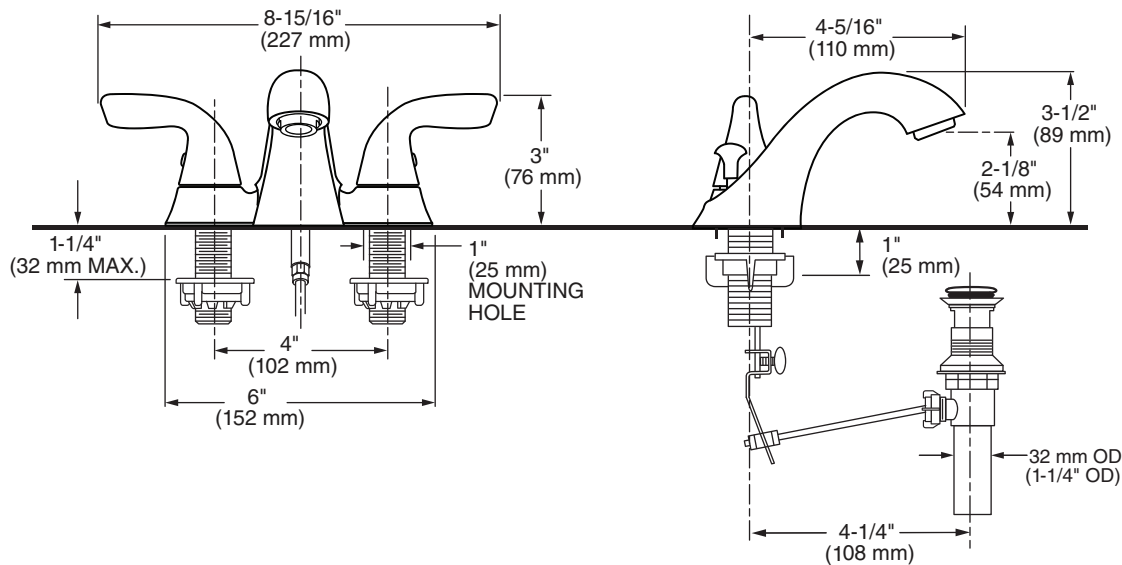

**MODEL NUMBER:**

- ❑ **9090.211.002 Centerset Lavatory Faucet**  
Pop-up drain. Metal lever handles. Polished Chrome finish. SKU #749782.
- ❑ **9090.211.295 Centerset Lavatory Faucet**  
Pop-up drain. Metal lever handles. Satin Nickel (PVD) finish. SKU #749736.

**GENERAL DESCRIPTION:**

Centerset lavatory faucet on 4" centers. 1/4 turn washerless ceramic disc valve cartridges. Durable cast brass waterways with one-half inch male inlet shanks. Metal body. Metal lever handles. Pop-up drain body with 1-1/4 inch (32mm) tail piece. 1.2 gpm/5.7L/min. maximum flow rate.

**PRODUCT FEATURES:**

- Simple Installation:** Fast and easy one person installation. Faucet drops in from top. Quick Spin™ Nuts hand tighten.
- Ceramic Disc Valve Cartridge:** Assures a lifetime of drip-free performance.
- Lead Free:** Faucet contains ≤ 0.25% total lead content by weighted average.
- Longer Spout:** Provides extended reach into lavatory.

**Quick Spin™ Nuts:**

- Hand tighten
- No tools required

**SUGGESTED SPECIFICATION**

Dual control 4" centerset lavatory faucet shall feature a cast brass waterway. Shall also feature 1/4 turn washerless ceramic disc valve cartridges. Shall also feature a pop-up drain. Fitting shall be American Standard Model # 9090.211.002, SKU# 77449782. Model # 9090.211.295, SKU# 749736.