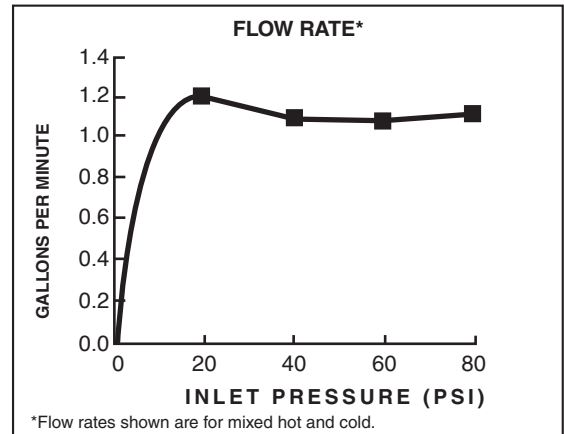

COVINA™ DUAL CONTROL CENTERSET BATH FAUCET

CODES AND STANDARDS

These products meet or exceed the following codes and standards:

- ANSI A117.1
- ASME A112.18.1
- CSA B125
- NSF 61/Section 9
- NSF 372

Product Number	Description
9090.211.002	Centerset lavatory. Metal lever handles. Pop-up drain. Quick SpinNuts. Polished Chrome finish. SKU #749782.
9090.211.295	Centerset lavatory. Metal lever handles. Pop-up drain. Quick Spin™ Nuts. Satin Nickel (PVD) finish. SKU #749736.

Meets the American Disabilities Act Guidelines
ANSI A117.1 Requirements for the physically challenged.