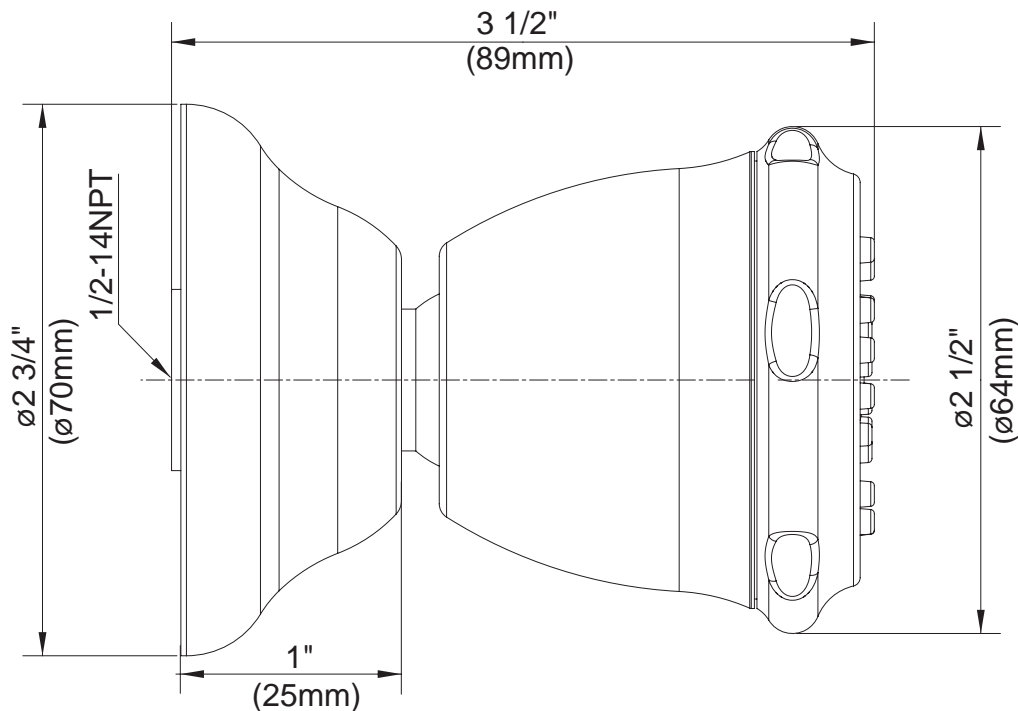

Specific Features: _____ Submitted Model No.: _____

SD460165/07-07.01