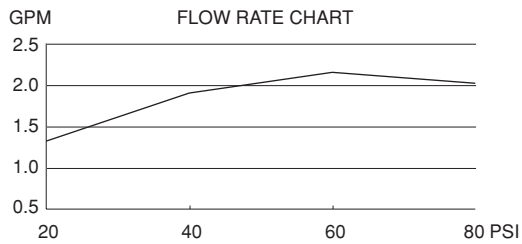

MULTI-FUNCTION WALL MOUNT BODY SPRAY

Description

- Multi-function settings include massage pulse and spray
- Adjustable, ball mount body sprays allow individual positioning of each spray
- 1/2" IPS female connection

Flow & Valving

D460165

Available Colors & Finish

- Chrome
- Antique Copper (AC)
- Brushed Nickel (BN)
- Satin Black (BS)
- Distressed Nickel (DN)
- Polished Brass (PBV)
- Oil Rub Bronze (RB)

Standards

- ASME A112.18.1
- CSA B125
- ASSE 1016
- Listed IAPMO/UPC