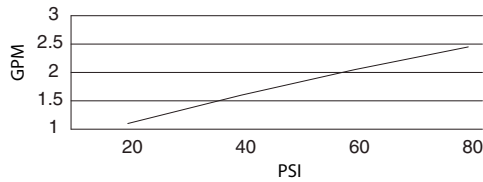

SPECIFICATIONS

MELROSE™ SINGLE HANDLE PULL-OUT KITCHEN FAUCET

Model

D456012

Description

- Ceramic disc valve
- 7 ¾" high spout, 6 ¾" spout length
- 2 function spray/aerated stream
- Quiet running hose with spring retraction
- Single hole mount with optional deck plate

Standards

Certified to NSF/ANSI 61 Section 9

- NSF 61-9
- Energy Policy Act of 1992

NSF/ANSI 372

- ASME A112.18.1M/A112.18.1
- NSF/ANSI 372

- ADA Accessibility Guidelines for Buildings and Facilities - 4.27.4 Controls and Mechanisms

- CSA B125.1

Warranty

Danze products are covered by a manufacturer's limited "lifetime" warranty for manufacturing defects.

Flow Rate

Finishes Available

- Chrome