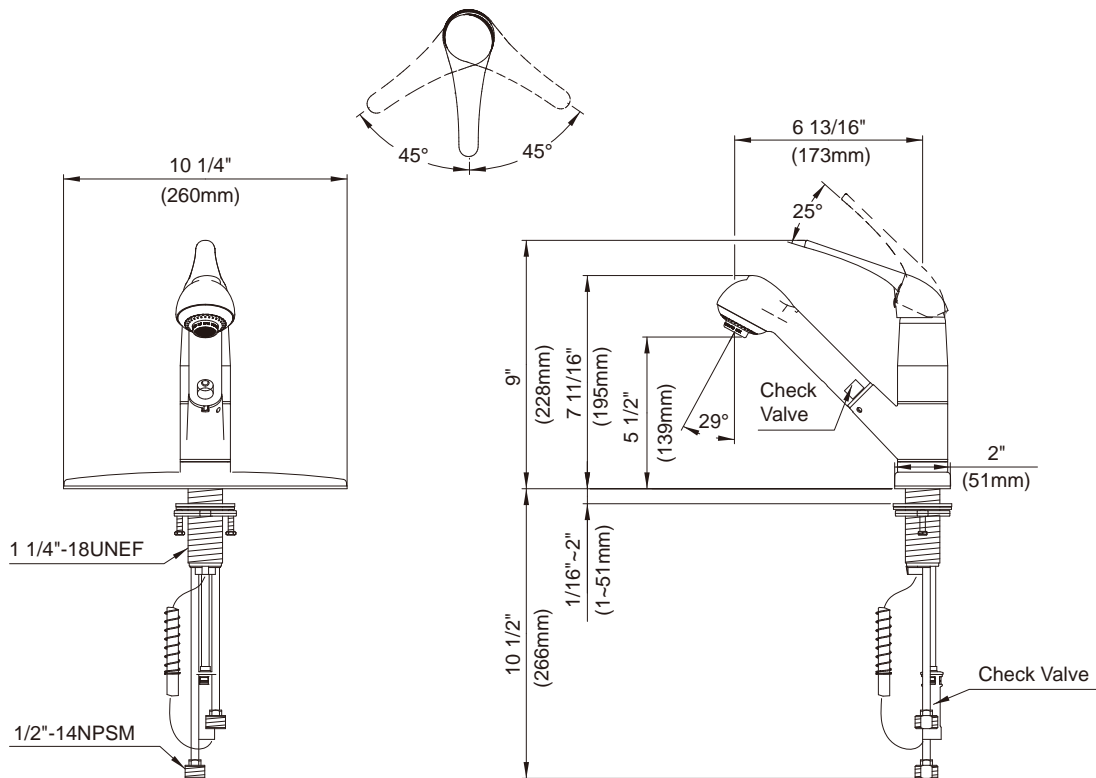

Submittal Information:

Job Name: _____
Contractor: _____

Location: _____
Contact #: _____