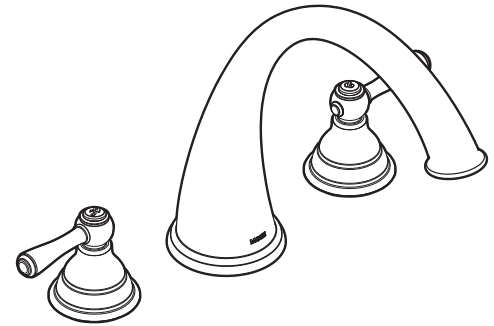

Buy it for looks. Buy it for life.®

Specifications

DESCRIPTION

- Metal construction with various finishes identified by suffix
- Hot and Cold indicators included

OPERATION

- Lever style handles
- Rotate hot side handle counterclockwise to open (clockwise to close) and the cold side handle clockwise to open and (counterclockwise to close)

STANDARDS

- Third party certified to ASME A112.18./CSA B-125.1, and all applicable requirements referenced therein

- ADA for lever handles

WARRANTY

- Lifetime limited warranty against leaks, drips and finish defects to the original consumer purchaser
- 5 year warranty if used in commercial installations

KINGSLEY™

Two-Handle Roman Tub Faucet Trim

Models: T920 series

Valves: 4992, 4993, 4996, 4997, 4999, 64997, 64999