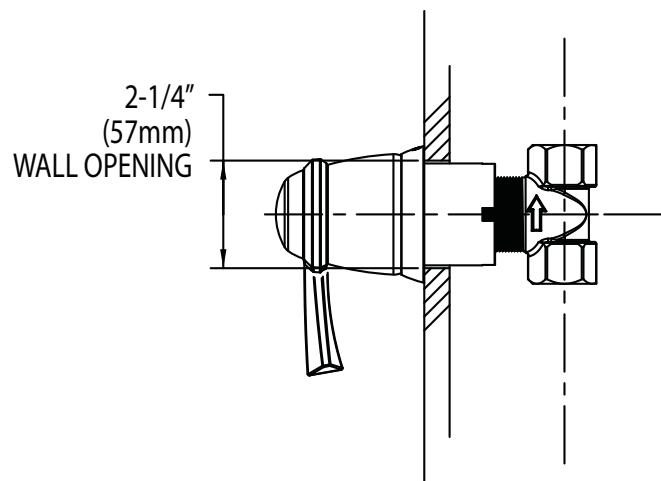

CRITICAL DIMENSIONS

(DO NOT SCALE)

FOR MORE INFORMATION CALL: 1-800-BUY-MOEN

www.moen.com