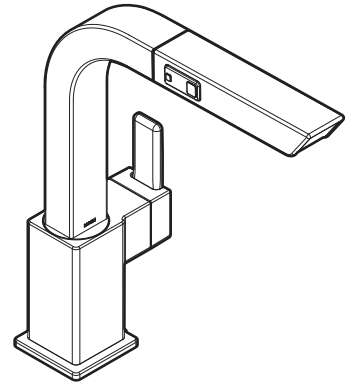

OPERATION

- Lever style handle
- Operates with less than 5lbs. of force
- Operates in stream or spray mode in the pullout or retracted position
- When filling a vessel outside the sink, the pause feature conveniently stops the water flow as the wand passes over the counter top
- Temperature controlled by 100° arc of handle travel

FLOW

- Flow is limited to 1.5 gpm (5.7 L/min) at 60 psi

CARTRIDGE

- 1255™ Duralast™ cartridge for Single-Handle Faucets

STANDARDS

- Third party certified to IAPMO Green, ASME A112.18.1/CSA B125.1 and all applicable requirements referenced therein including NSF 61/9
- Meets CalGreen and Georgia SB370 requirements
- Contains no more than 0.25% weighted average lead content
- Complies with California Proposition 65 and with the Federal Safe Drinking Water Act
- The backflow protection system in the device consists of two independently operating check valves, a primary and a secondary which prevent backflow

- ADA for lever handle

WARRANTY

- Lifetime limited warranty against leaks, drips and finish defects to the original consumer purchaser
- 5 year warranty if used in commercial installations

90 DEGREE™ Single Handle High Arc Pull Out Kitchen Faucet

Model: S7597 series

NOTE: THIS FAUCET IS DESIGNED TO BE INSTALLED THRU 1 HOLE, 1-1/2" (38mm) DIA.