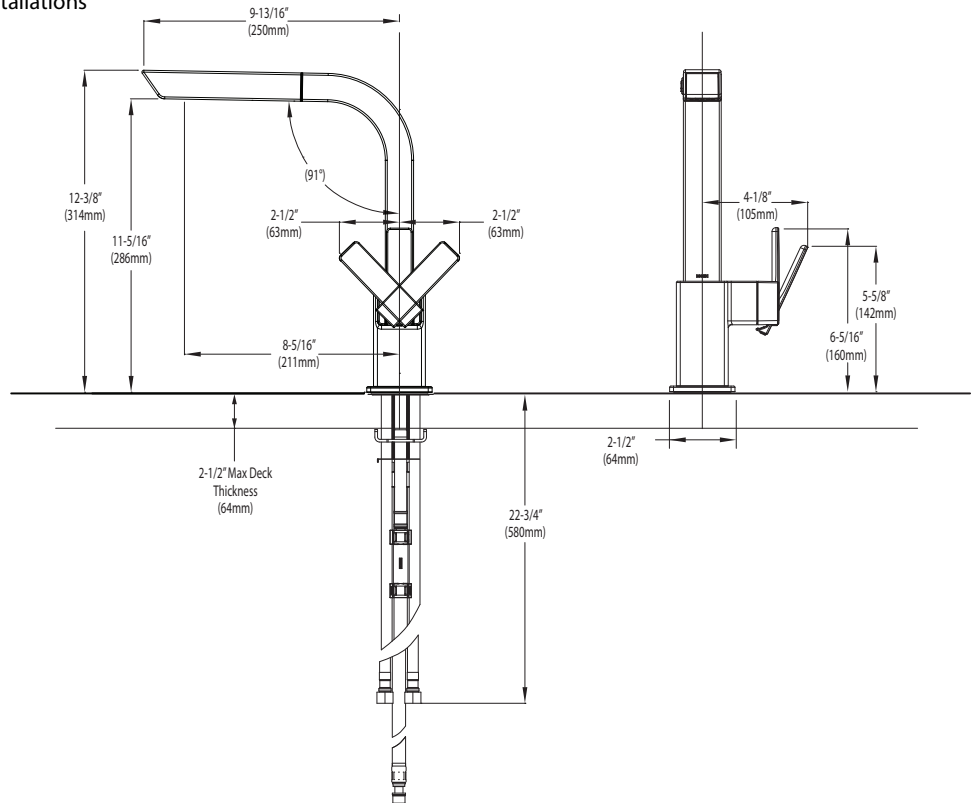

Buy it for looks. Buy it for life.®

Specifications

FAUCET DESCRIPTION

- Reflex™ system offers smooth operation, easy movement and secure docking
- Metal construction with various finishes identified by suffix
- Quick connect installation
- Pullout spray with 59" braided hose
- Flexible supply lines with 3/8" fittings connect directly to supply stops
- High arc spout provides height and reach to fill or clean large pots while pull out wand provides the maneuverability for cleaning or rinsing
- 360° rotating spout

OPERATION

- Lever style handle
- Operates with less than 5lbs. of force
- Operates in stream or spray mode in the pullout or retracted position
- When filling a vessel outside the sink, the pause feature conveniently stops the water flow as the wand passes over the counter top
- Temperature controlled by 100° arc of handle travel

FLOW

- Flow is limited to 1.5 gpm (5.7 L/min) at 60 psi

CARTRIDGE

- 1255™ Duralast™ cartridge for Single-Handle Faucets

STANDARDS

- Third party certified to IAPMO Green, ASME A112.18.1/CSA B125.1 and all applicable requirements referenced therein including NSF 61/9
- Meets CalGreen and Georgia SB370 requirements
- Contains no more than 0.25% weighted average lead content
- Complies with California Proposition 65 and with the Federal Safe Drinking Water Act
- The backflow protection system in the device consists of two independently operating check valves, a primary and a secondary which prevent backflow

Model: S7597 series

NOTE: THIS FAUCET IS DESIGNED TO BE INSTALLED THRU 1 HOLE, 1-1/2" (38mm) DIA.

CRITICAL DIMENSIONS

(DO NOT SCALE)