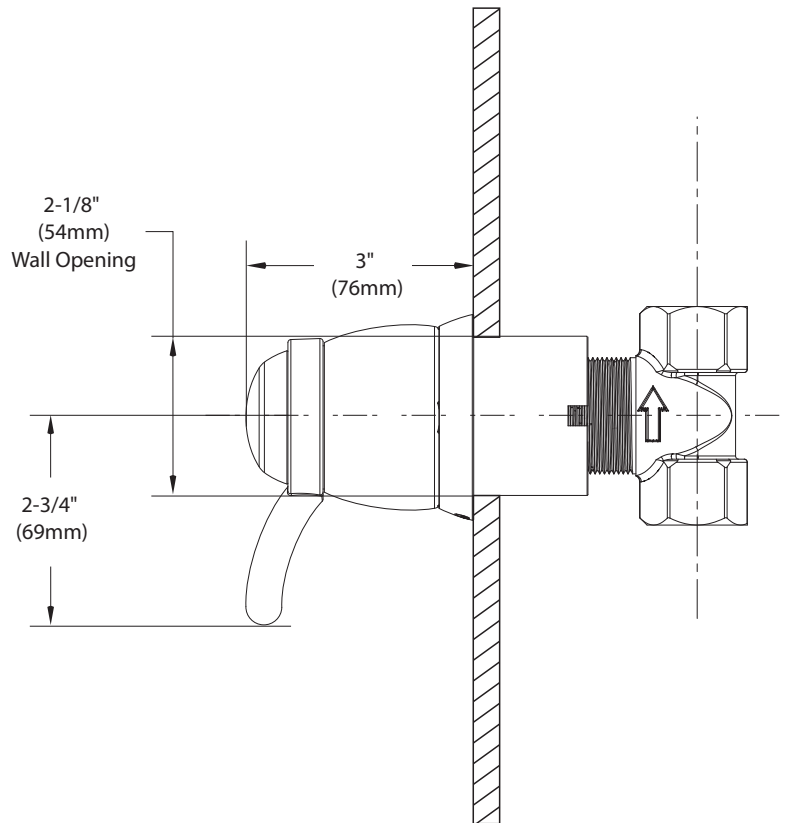

Buy it for looks. Buy it for life.®

Specifications

DESCRIPTION

- Metal construction with various finishes identified by suffix
- For use with S3600 3/4" volume control valve

OPERATION

- Lever style handle operation

ICON™
Single Function Flow Valve Trim

Models: TS3200 series

Valve: S3600 (sold separately)

CRITICAL DIMENSIONS

(DO NOT SCALE)