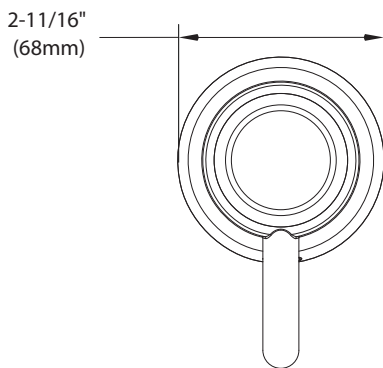

Buy it for looks. Buy it for life.®

Specifications

DESCRIPTION

- Metal construction with various finishes identified by suffix
- For use with S3600 3/4" volume control valve

OPERATION

- Lever style handle operation

ICON™
Single Function Flow Valve Trim

Models: TS3200 series

Valve: S3600 (sold separately)

CRITICAL DIMENSIONS

(DO NOT SCALE)