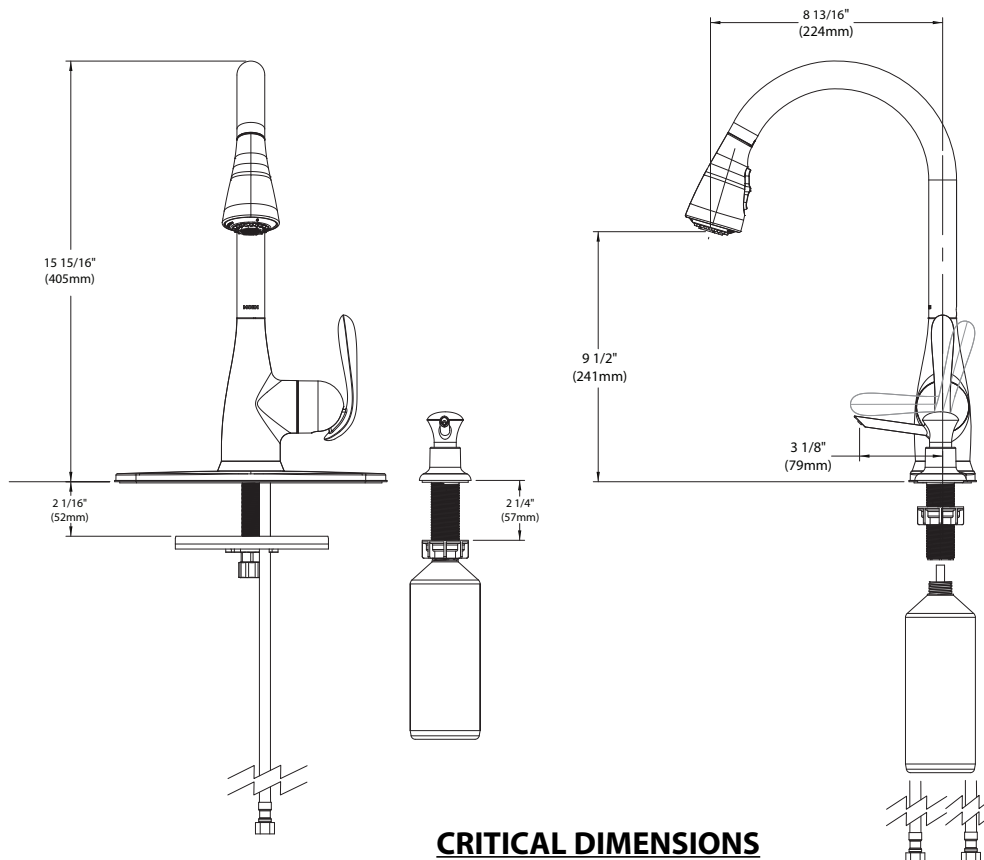

Buy it for looks. Buy it for life.®

Specifications

DESCRIPTION

- Metal construction with various finishes identified by suffix
- Hydrolock® quick connect installation
- Pullout spray with 68" braided hose
- Flexible supply lines with 3/8" fittings connect directly to supply stop
- 360° rotating spout

FLOW

- Flow is limited to 2.2 gpm (8.3 L/min) at 60 psi

CARTRIDGE

- 1255™ Duralast™ cartridge for Single-Handle Faucets

STANDARDS

- Third party certified to ASME A112.18.1/CSA B-125.1, and all applicable requirements referenced therein including NSF 61/9
- Contains no more than 0.25% weighted average lead content
- Complies with California Proposition 65 and with the Federal Safe Drinking Water Act
- The backflow protection system in the device consists of two independently operating check valves, a primary and a secondary which prevent backflow
- **ADA**  for lever handle

Model: 87877 series

NOTE: THIS FAUCET IS DESIGNED TO BE INSTALLED THRU 1 HOLE, 1-1/2" (38mm) DIA.

CRITICAL DIMENSIONS

(DO NOT SCALE)