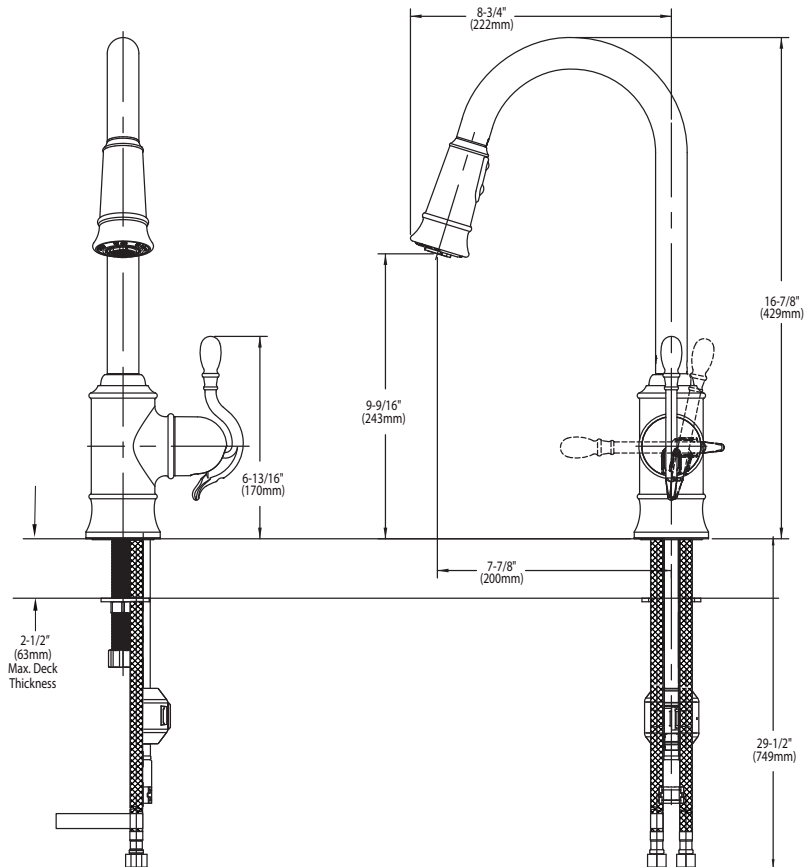

Specifications

DESCRIPTION

- Reflex™ pulldown system offers smooth operation, easy movement and secure docking
- Metal construction with various finishes identified by suffix
- High arc spout provides the height and reach to fill or clean large pots while the pulldown feature provides infinite maneuverability for cleaning or rinsing
- Single hole mounting
- Wand with Quick connect installation
- Pulldown spray with 68" braided hose
- Flexible supply lines with 3/8" compression fittings

OPERATION

- Single handle lever
- Temperature controlled by 100° arc of handle travel
- Convenient single-button actuation provides flexibility to switch from stream to spray mode

FLOW

- Flow is limited to 1.5 gpm (5.7 L/min) at 60 psi

Single Handle Single Hole Mount High Arc Pulldown Kitchen Faucet

Models: S7208 series

NOTE: THIS FAUCET IS DESIGNED TO BE INSTALLED THRU 1 HOLE, 1-1/2" (38MM) MIN. DIA.

CRITICAL DIMENSIONS

(DO NOT SCALE)

FOR MORE INFORMATION CALL: 1-800-BUY-MOEN