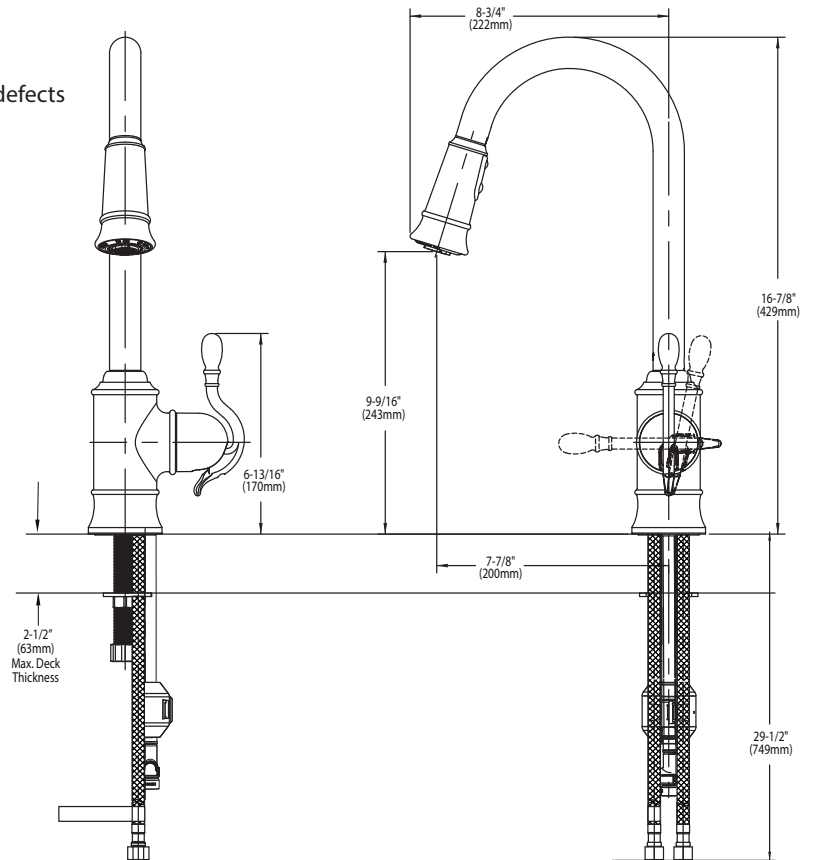

OPERATION

- Single handle lever
- Temperature controlled by 100° arc of handle travel
- Convenient single-button actuation provides flexibility to switch from stream to spray mode

FLOW

- Flow is limited to 1.5 gpm (5.7 L/min) at 60 psi

Models: S7208 series

NOTE: THIS FAUCET IS DESIGNED TO BE INSTALLED THRU
1 HOLE, 1-1/2" (38MM) MIN. DIA.

CRITICAL DIMENSIONS

(DO NOT SCALE)

FOR MORE INFORMATION CALL: 1-800-BUY-MOEN

www.moen.com

Buy it for looks. Buy it for life.®

Specifications

DESCRIPTION

- Reflex™ pulldown system offers smooth operation, easy movement and secure docking
- Metal construction with various finishes identified by suffix
- High arc spout provides the height and reach to fill or clean large pots while the pulldown feature provides infinite maneuverability for cleaning or rinsing
- Single hole mounting
- Wand with Quick connect installation
- Pulldown spray with 68" braided hose
- Flexible supply lines with 3/8" compression fittings