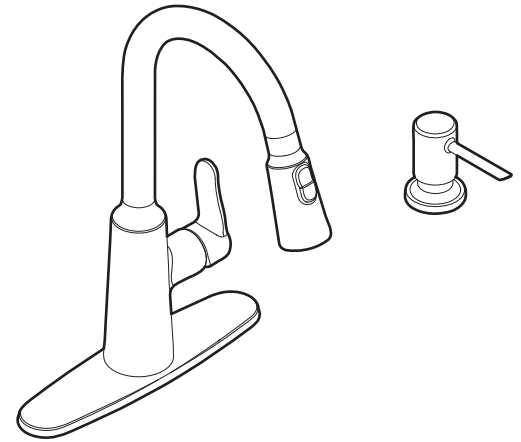

DESCRIPTION

- Reflex™ pulldown system offers smooth operation, easy movement and secure docking
- Metal construction with various finishes identified by suffix
- Duralock® quick connect installation
- PowerClean Spray
- Flexible supply lines with 3/8"CC fittings connect directly to supply stop
- High arc spout provides height and reach to fill or clean large pots while pull out wand provides the maneuverability for cleaning or rinsing
- 360° rotating spout

OPERATION

- Lever style handle
- Temperature controlled by 100° arc of handle travel
- Operates with less than 5 lbs. of force
- Operates in stream or spray mode in the pulldown or retracted position

FLOW

- Flow is limited to 1.5 gpm (5.7 L/min) at 60 psi

CARTRIDGE

- 1255™ Duralast™ cartridge for Single-Handle Faucets

STANDARDS

- Third party certified to IAPMO Green, ASME A112.18.1/CSA B125.1 and all applicable requirements referenced therein including NSF 61/9 & 372
- Meets CalGreen and Georgia SB370 requirements
- Complies with California Proposition 65 and with the Federal Safe Drinking Water Act
- The backflow protection system in the device consists of two independently operating check valves, a primary and a secondary which prevent backflow

- ♿ ADA for lever handle

WARRANTY

- Lifetime limited warranty against leaks, drips and finish defects to the original consumer purchaser
- 5 year warranty if used in commercial installations