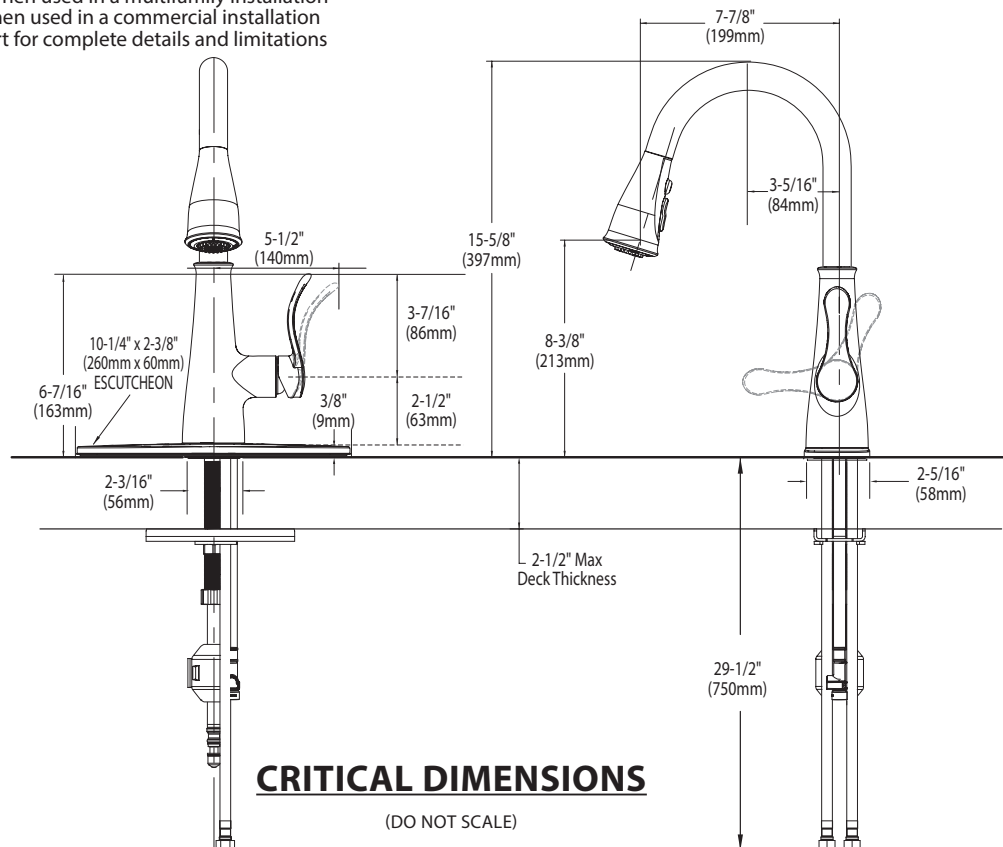

- Third party certified to IAPMO Green, ASME A112.18.1/CSA B125.1 and all applicable requirements referenced therein
- Certified to NSF 61/9 & 372
- Meets CalGreen and Georgia SB370 requirements
- Complies with California Proposition 65 and with the Federal Safe Drinking Water Act
- The backflow protection system in the device consists of two independently operating check valves, a primary and a secondary which prevent backflow
- ADA  for lever handle

## HADLEY™ Single Handle High Arc Pulldown Kitchen Faucet

**Models:** 87245 series

**NOTE:** THIS FAUCET IS DESIGNED TO BE INSTALLED THROUGH 1 OR 3 HOLES, 1-1/2" (38mm) MIN. DIA.

**TO ORDER PARTS CALL: 1-800-BUY-MOEN**  
[www.moen.com](http://www.moen.com)