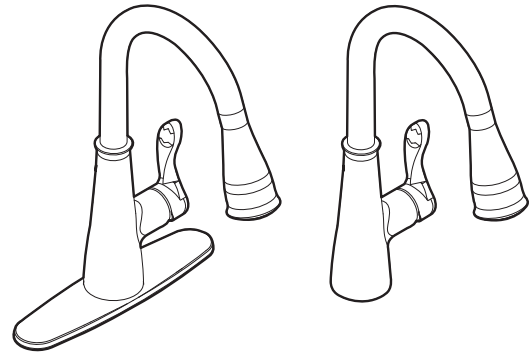

OPERATION

- Lever style handle
- Temperature controlled by 100° arc of handle travel
- Operates with less than 5 lbs. of force
- Operates in stream or spray mode in the pullout or retracted position
- When filling a vessel outside the sink, the pause feature conveniently stops the flow of water as the wand passes over the counter top

FLOW

- Standard flow is limited to 1.5 gpm (5.7 L/min) at 60 psi
- Power Boost™ Button activates Boosted Stream and Boosted Spray

CARTRIDGE

- 1255™ Duralast™ cartridge for Single-Handle Faucets

STANDARDS

- Third party certified to IAPMO Green, ASME A112.18.1/CSA B125.1 and all applicable requirements referenced therein
- Certified to NSF 61/9 & 372
- Meets CalGreen and Georgia SB370 requirements
- Complies with California Proposition 65 and with the Federal Safe Drinking Water Act
- The backflow protection system in the device consists of two independently operating check valves, a primary and a secondary which prevent backflow
- ADA for lever handle

WARRANTY

1. Lifetime limited warranty against leaks, drips and finish defects to the original homeowner
   - 10 year limited warranty when used in a multifamily installation
   - 5 year limited warranty when used in a commercial installation
2. Visit www.moen.com/support for complete details and limitations

Specifications

HADLEY™ Single Handle High Arc Pulldown Kitchen Faucet

Models: 87245 series

NOTE: THIS FAUCET IS DESIGNED TO BE INSTALLED THROUGH 1 OR 3 HOLES, 1-1/2" (38mm) MIN. DIA.