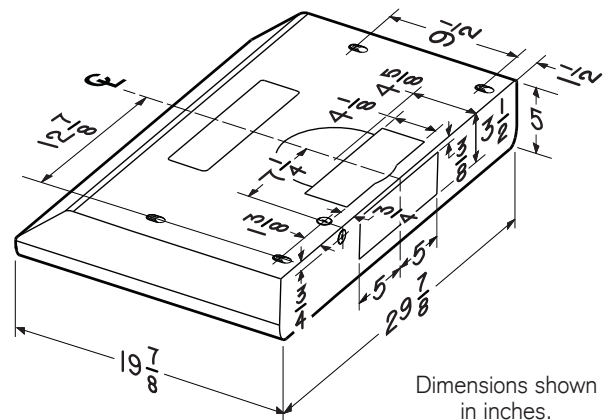

The slim and refined lines of Sahale bring a refreshing change to today's kitchens. Bright Halogen lighting complements your cooking experience and two fan speeds make cooking more enjoyable.

SIZE	WHITE	BLACK	STAINLESS	GREASE FILTER (replacement)	NON-DUCT FILTER
30-in.	BKSA130WW	BKSA130BL	BKSA130SS	HPFA (Type Ao)	HPF1 (Type Xa)

PERFORMANCE						
Duct Orientation	Size	Damper	Sones		CFM @ 0.1 Ps	
			Normal	High	Normal	High
Vertical - Rectangular	3¼-in. x 10-in.	Included	1.5	5.0	140	230
Horizontal - Rectangular	3¼-in. x 10-in.	Included	1.5	5.0	110	210
Round - Vertical	7-in.	Sold Separately	1.5	5.0	150	250

FEATURES	
Control type	2-speed Rocker
Delay off	no
Filter Clean Reminder	no
Heat Sentry™	no
ADA Capable	yes
Lighting	2-level 50W Halogen (included)
Grease Filter(s)	Open Mesh (Qty. 1)
Installation Hardware	Standard
ENERGY STAR®	no
Recirculation	Non-ducted filter(s) sold separately
AC INPUT	
120V, 60 Hz - 1.4 AMPS	
OPTIONAL ACCESSORIES	
7-in. Round Damper	BP87
MOUNTING HEIGHT	
18-in. to 24-in. from cooktop to bottom of hood	
LIMITED WARRANTY	
1-year	
FOR INDOOR USE ONLY	

HVI-2100 CERTIFIED RATINGS comply with new testing technologies and procedures prescribed by the Home Ventilating Institute, for off-the-shelf products, as they are available to consumers. Product performance is rated at 0.1 in. static pressure, based on tests conducted in AMCA's state-of-the-art test laboratory. Sones are a measure of humanly-perceived loudness, based on laboratory measurements.