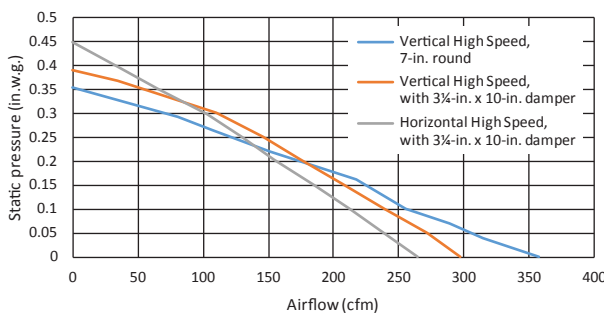

The slim and refined lines of Sahale bring a refreshing change to today's kitchens. Bright Halogen lighting complements your cooking experience and two fan speeds make cooking more enjoyable.

SIZE	WHITE	BLACK	STAINLESS	GREASE FILTER (replacement)	NON-DUCT FILTER
30-in.	BKSA130WW	BKSA130BL	BKSA130SS	HPFA (Type Ao)	HPF1 (Type Xa)

PERFORMANCE						
Duct Orientation	Size	Damper	Sones		CFM @ 0.1 Ps	
			Normal	High	Normal	High
Vertical - Rectangular	3¼-in. x 10-in.	Included	1.5	5.0	140	230
Horizontal - Rectangular	3¼-in. x 10-in.	Included	1.5	5.0	110	210
Round - Vertical	7-in.	Sold Separately	1.5	5.0	150	250

FEATURES	
Control type	2-speed Rocker
Delay off	no
Filter Clean Reminder	no
Heat Sentry™	no
ADA Capable	yes
Lighting	2-level 50W Halogen (included)
Grease Filter(s)	Open Mesh (Qty. 1)
Installation Hardware	Standard
ENERGY STAR®	no
Recirculation	Non-ducted filter(s) sold separately
AC INPUT	
120V, 60 Hz - 1.4 AMPS	
OPTIONAL ACCESSORIES	
7-in. Round Damper	BP87
MOUNTING HEIGHT	
18-in. to 24-in. from cooktop to bottom of hood	
LIMITED WARRANTY	
1-year	
FOR INDOOR USE ONLY	

HVI-2100 CERTIFIED RATINGS comply with new testing technologies and procedures prescribed by the Home Ventilating Institute, for off-the-shelf products, as they are available to consumers. Product performance is rated at 0.1 in. static pressure, based on tests conducted in AMCA's state-of-the-art test laboratory. Sones are a measure of humanly-perceived loudness, based on laboratory measurements.