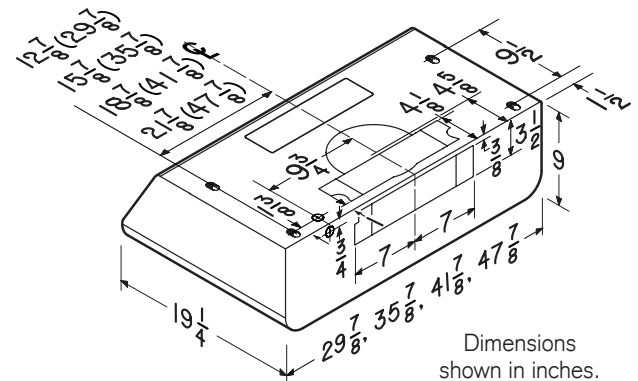

Broan brings you Spire, an exciting new shape in a pro-style hood. The new design incorporates modern features like the quiet Captur™ system and LED lighting.

SIZE	STAINLESS	GREASE FILTER(S) (replacement)	NON-DUCTED FILTER(S)
30-in.	BPDP130SS	HPFA424 (Type "B5")	HPF24 (Type "Xb")
36-in.	BPDP136SS	HPFA430 (Type "C5")	HPF30 (Type "Xc")
42-in.	BPDP142SS	HPFA436 (Type "D5")	HPF36 (Type "Xd")
48-in.	BPDP148SS	HPFA442 (Type "E5")	HPF42 (Type "Xe")

PERFORMANCE						
Duct Orientation	Size	Damper	Sones		CFM @ 0.1 Ps	
			Normal	High	Normal	High
Vertical - Rectangular	3¼-in. x 10-in.	Included	0.3	6.5	120	360
Horizontal - Rectangular	3¼-in. x 10-in.	Included	0.3	6.5	120	400
Round - Vertical	7-in.	Sold Separately	0.5	6.5	120	370

FEATURES	
Control type	2-speed Deluxe Rocker
Delay off	no
Filter Clean Reminder	no
Heat Sentry™	no
ADA Capable	yes
Lighting	1-level LED (included)
Grease Filter(s)	Hybrid Baffle (Qty. 2)
Installation Hardware	EZ1 brackets
ENERGY STAR®	no
Recirculation	Non-ducted filter(s) sold separately

AC INPUT
120V, 60 Hz - 1.4 AMPS

OPTIONAL ACCESSORIES
7-in. Round Damper | BP87

MOUNTING HEIGHT
18-in. to 24-in. from cooktop to bottom of hood

LIMITED WARRANTY
1-year
3-year (LED modules only)
(See installation manual for full warranty text.)

FOR INDOOR USE ONLY

HVI-2100 CERTIFIED RATINGS comply with new testing technologies and procedures prescribed by the Home Ventilating Institute, for off-the-shelf products, as they are available to consumers. Product performance is rated at 0.1 in. static pressure, based on tests conducted in AMCA's state-of-the-art test laboratory. Sones are a measure of humanly-perceived loudness, based on laboratory measurements.