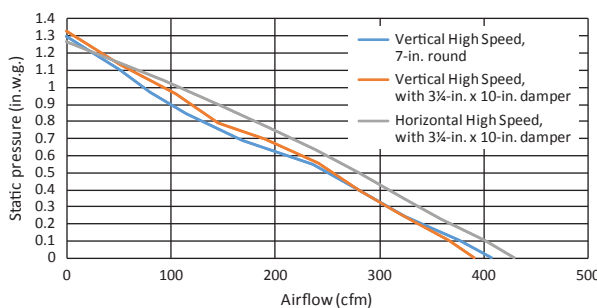

Broan brings you Spire, an exciting new shape in a pro-style hood. The new design incorporates modern features like the quiet Captur™ system and LED lighting.

SIZE	STAINLESS	GREASE FILTER(S) (replacement)	NON-DUCTED FILTER(S)
30-in.	BPDP130SS	HPFA424 (Type "B5")	HPF24 (Type "Xb")
36-in.	BPDP136SS	HPFA430 (Type "C5")	HPF30 (Type "Xc")
42-in.	BPDP142SS	HPFA436 (Type "D5")	HPF36 (Type "Xd")
48-in.	BPDP148SS	HPFA442 (Type "E5")	HPF42 (Type "Xe")

PERFORMANCE						
Duct Orientation	Size	Damper	Sones		CFM @ 0.1 Ps	
			Normal	High	Normal	High
Vertical - Rectangular	3¼-in. x 10-in.	Included	0.3	6.5	120	360
Horizontal - Rectangular	3¼-in. x 10-in.	Included	0.3	6.5	120	400
Round - Vertical	7-in.	Sold Separately	0.5	6.5	120	370

FEATURES	
Control type	2-speed Deluxe Rocker
Delay off	no
Filter Clean Reminder	no
Heat Sentry™	no
ADA Capable	yes
Lighting	1-level LED (included)
Grease Filter(s)	Hybrid Baffle (Qty. 2)
Installation Hardware	EZ1 brackets
ENERGY STAR®	no
Recirculation	Non-ducted filter(s) sold separately

AC INPUT
120V, 60 Hz - 1.4 AMPS

OPTIONAL ACCESSORIES
7-in. Round Damper | BP87

MOUNTING HEIGHT
18-in. to 24-in. from cooktop to bottom of hood

LIMITED WARRANTY
1-year
3-year (LED modules only)
(See installation manual for full warranty text.)

FOR INDOOR USE ONLY

HVI-2100 CERTIFIED RATINGS comply with new testing technologies and procedures prescribed by the Home Ventilating Institute, for off-the-shelf products, as they are available to consumers. Product performance is rated at 0.1 in. static pressure, based on tests conducted in AMCA's state-of-the-art test laboratory. Sones are a measure of humanly-perceived loudness, based on laboratory measurements.