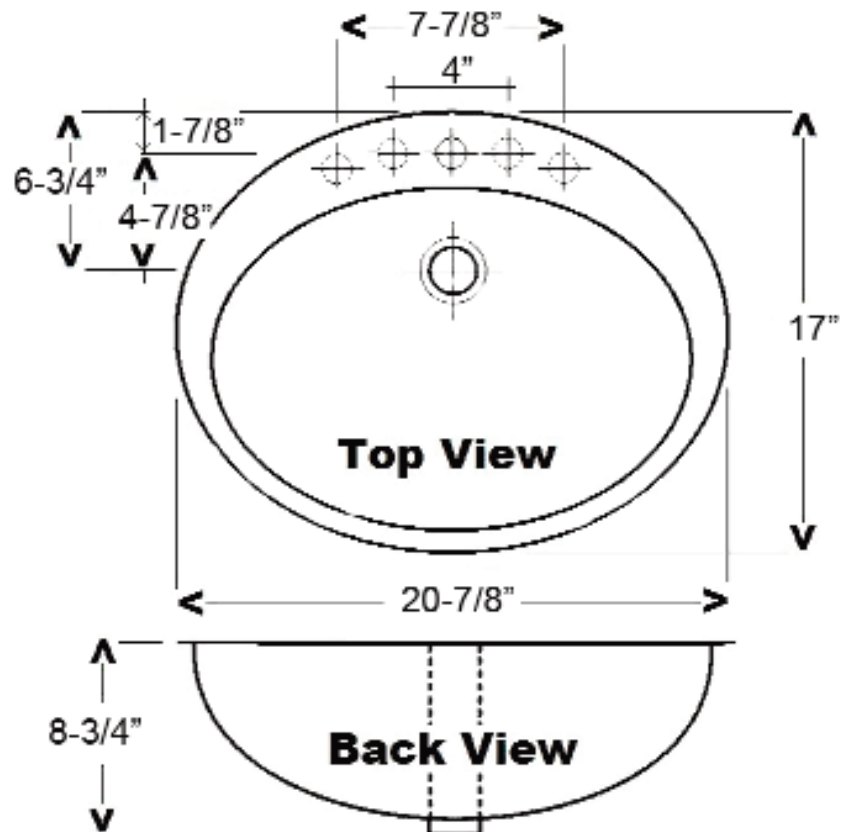

JESSICA DROP-IN WASH BASIN

Cat. No.
3-71X

W: 20 7/8"
D: 17"
H: 8 3/4"
Flange: 1 3/8"

Features:

- ▶ Made of Vitreous China
- ▶ Available pre-drilled for 1 faucet hole, 4" centerset or 8" widespread
- ▶ Self-rimming
- ▶ Traditional Style
- ▶ IAPMO certified

Colors:

WH White
BQ Bisque

Compliance Certification
Meets or exceeds the following specifications: ASME A112.19.2, 2008 AND CSA B45.1-08 for ceramic plumbing fixtures.

Interior Dimensions:

Basin Interior: 16 3/4" x 11 1/4"
 Basin Depth: 6 1/2"
 Faucet and spout holes: 1 3/8"

Dimensions of fixture are nominal and may vary within the range of tolerances established by ANSI Standard A112.19.2. Dimensions and specifications subject to change without notice.