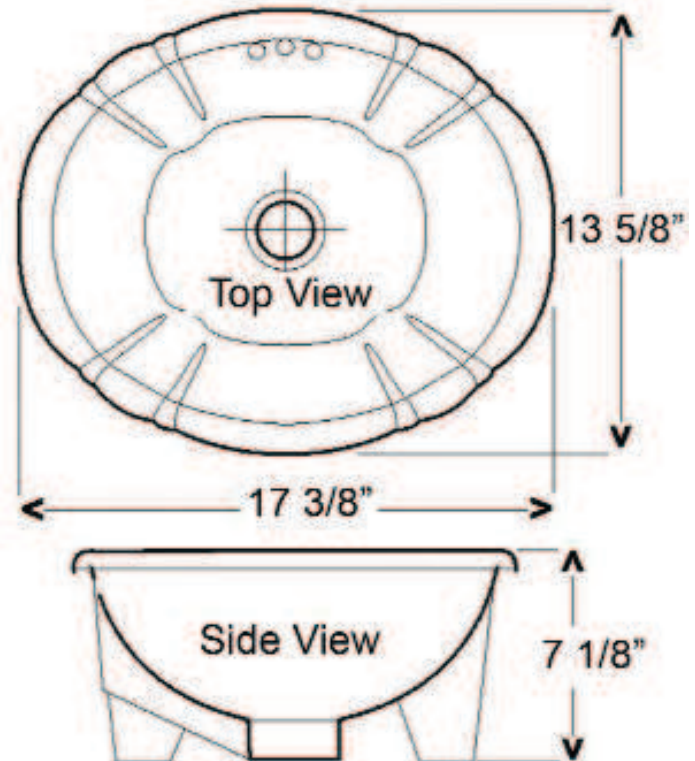

LISBON DROP-IN WASH BASIN

Cat. No.
4-710

Drain not included

Features:

- ▶ Made of Vitreous China
- ▶ Fluted Basin
- ▶ Traditional Style
- ▶ Overflow
- ▶ Self Rimming

Colors:

WH White
BQ Bisque

Meets or exceeds the following specifications: ASME A112.19.2 2008 and CSA B45.1-08 for ceramic plumbing fixtures.

W: 17 3/8"
D: 13 5/8"
H: 7 1/8"
Flange: 1 1/2"

Interior Dimensions:

Basin Interior: 15 3/4" x 12"
Basin Depth: 5"

Dimensions of fixture are nominal and may vary within the range of tolerances established by ANSI Standard A112.19.2. Dimensions and specifications subject to change without notice.