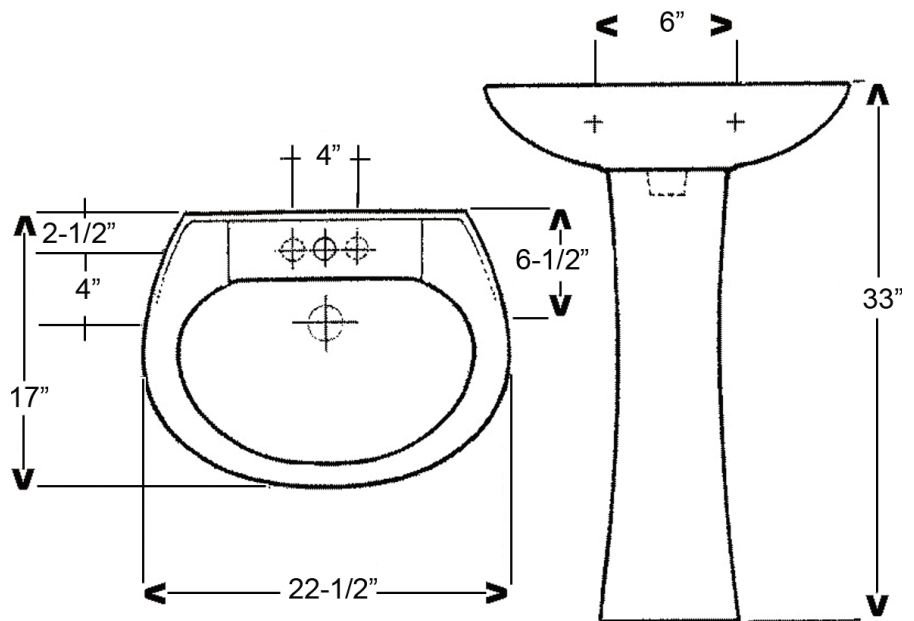

HAMPSHIRE 575 PEDESTAL LAVATORY

Cat. No.
3-202

Faucet not included

W: 22-1/2"
D: 17"
H: 33"
Flange: 1-1/2"

Features:

- ▶ Made of Vitreous China
- ▶ Overflow
- ▶ Holes for 4" Centerset
- ▶ Can be Installed Using Toggle or Molly Bolts (not included)
- ▶ IAPMO certified
- ▶ Simplify installation with Hangers (pair) or Bracket (one), to be purchased separately.

Colors:

WH White
BQ Bisque
BL Black

Compliance Certification
Meets or exceeds the following specifications: ASME A112.19.2:2008 and CSA B45.1-08 for ceramic plumbing fixtures.

Interior Dimensions:

Basin Interior: 17-1/2"W x 11-3/8"D
Basin Depth: 5-5/8"
Mount bolts height: 31-5/8"
Mount holes cc: 6"
Faucet hole: 1-1/4"
Spout hole: 1-1/8"

Dimensions of fixture are nominal and may vary within the range of tolerances established by ASME Standard A112.19.2-2008. Dimensions and specifications subject to change without notice.