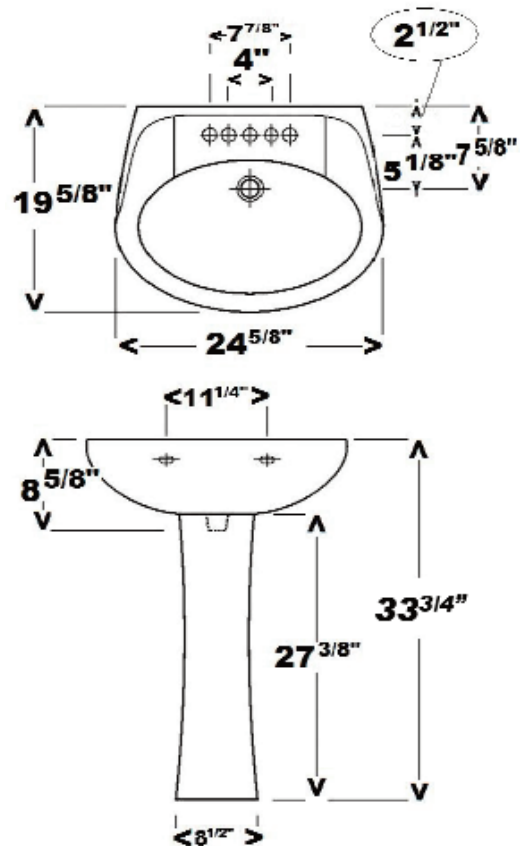

DEVON PEDESTAL LAVATORY

Cat. No.
3-23X

W: 24-5/8"
D: 19-5/8"
H: 33-3/4"
Flange: 1-5/8"

Interior Dimensions:

Basin Interior: 20 5/8"W x 12 1/2"D
Basin Depth: 5-3/4"
Mount bolts height: 31-3/4"
Mount holes cc: 11-1/4"
Faucet and spout holes: 1-1/8" for 4"
1-3/8" for 8"

Features:

- ▶ Made of Vitreous China
- ▶ Available for 4" CC or 8" Widespread
- ▶ Overflow
- ▶ Can be Installed Using Toggle or Molly Bolts (not included)
- ▶ Simplify installation with Hangers (pair) or Bracket (one), to be purchased separately.

Colors:

WH White
BQ Bisque

Compliance Certification
Meets or exceeds the following specifications: ASME A112.19.2 2008 (and CSA B45.1-08 for ceramic plumbing fixtures).

Dimensions of fixture are nominal and may vary within the range of tolerances established by ASME Standard A112.19.2-2008. Dimensions and specifications subject to change without notice.