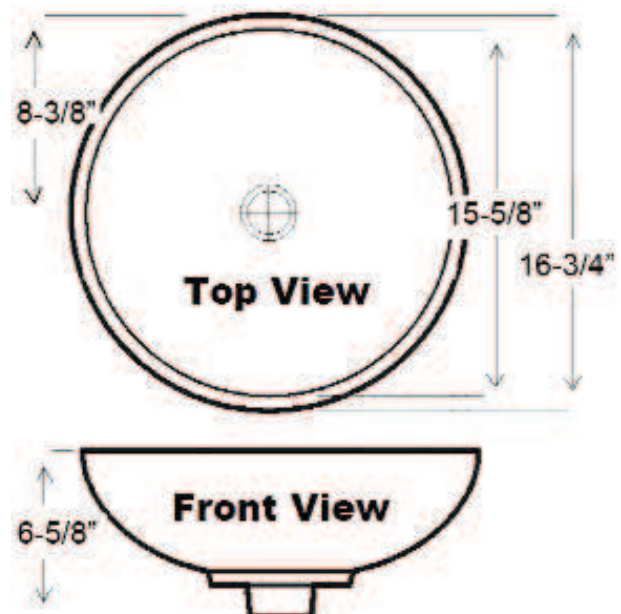

DIANA BASIN

Cat. No.
4-463

Features:

- ▶ Above counter basin
- ▶ Fine Fire Clay for durability
- ▶ Chip and stain resistant
- ▶ Available in an array of fashionable colors
- ▶ Two-tones have white exterior with color interior
- ▶ Contemporary style
- ▶ No overflow

Colors:

WH White
BQ Bisque
BL Black

Meets or exceeds the following
specifications: ASME 12.19.9M
for fire clay fixtures.

Basin Diameter: 16 3/4"
Base Diameter: 5 7/8"
Above Counter Height: 5"
Flange: 3" round x 1" deep

***Please do NOT drill hole without
template or actual product.**

Interior Dimensions:

Basin Interior: 15 5/8" diameter
Basin Depth: 4 7/8"

Dimensions of fixture are nominal and may vary within the range of tolerances established by AMSE Standard A112.19.9. Dimensions and specifications subject to change without notice.