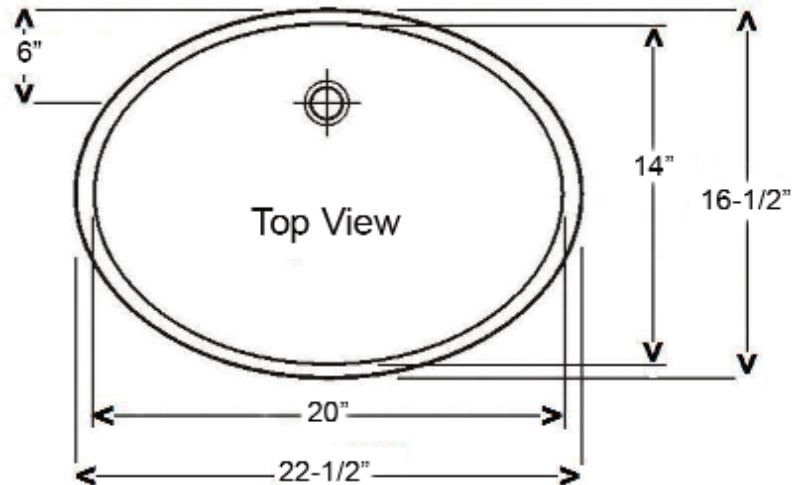

ROSA 570 WASH BASIN

Cat. No.
4-732

W: 22 1/2"
D: 16 1/2"
H: 8"
Flange: 2 5/8" x 1 1/2" deep

Features:

- ▶ Made of Vitreous China
- ▶ Oval Shape
- ▶ Overflow
- ▶ Undercounter
- ▶ Mounting Clips Needed - Order Separately \$8.50
- ▶ IAPMO certified

Colors:

WH White
BQ Bisque
BL Black

Compliance Certification

Meets or exceeds the following specifications: ASME A112.19.2 2008 and CSA B45.1-08 for Vitreous china fixtures.

Interior Dimensions:

Basin Interior: 20" x 14"
Basin Depth: 6 1/2"

Dimensions of fixture are nominal and may vary within the range of tolerances established by ASMEI Standard A112.19.2. Dimensions and specifications subject to change without notice.