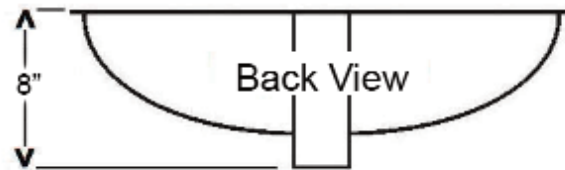

ROSA 570 WASH BASIN

Cat. No.
4-732

W: 22 1/2"
D: 16 1/2"
H: 8"
Flange: 2 5/8" x 1 1/2" deep

Features:

- ▶ Made of Vitreous China
- ▶ Oval Shape
- ▶ Overflow
- ▶ Undercounter
- ▶ Mounting Clips Needed - Order Separately \$8.50
- ▶ IAPMO certified

Colors:

WH White
BQ Bisque
BL Black

Compliance Certification

Meets or exceeds the following specifications: ASME A112.19.2 2008 and CSA B45.1-08 for Vitreous china fixtures.

Interior Dimensions:

Basin Interior: 20" x 14"
Basin Depth: 6 1/2"