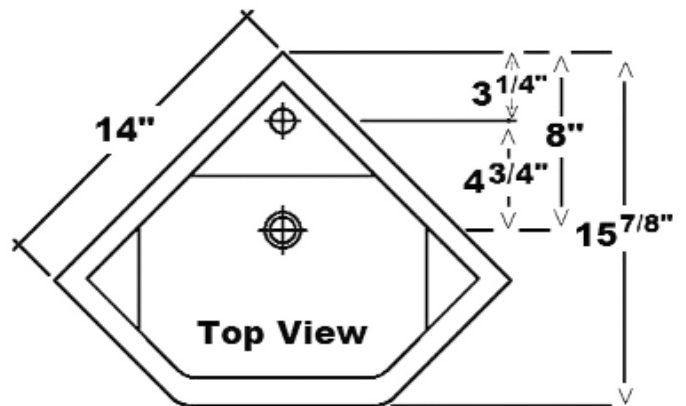

CORNER WALL-HUNG BASIN

Cat. No.
4-750

W: 19 7/8"
D: 15 7/8"
H: 8"
Flange: 1 3/4"

Features:

- ▶ Made of Vitreous China
- ▶ 1-Hole Only
- ▶ Contemporary Style
- ▶ Mounting Hardware Included
- ▶ IAPMO certified

Colors:

WH White
BQ Bisque
BL Black

Compliance Certification
Meets or exceeds the following specifications: ASME A112 (and 19.6M) for Vitreous china fixtures.

Interior Dimensions:

Basin Interior: 12 1/8" x 8 1/2"
Basin Depth: 4 3/4"
Sides: 14"
Spout hole: 1 3/8"

Dimensions of fixture are nominal and may vary within the range of tolerances established by ANSI Standard A112.19.2. Dimensions and specifications subject to change without notice.