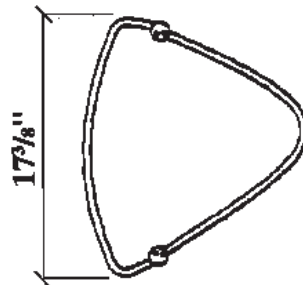

RONDELLE TOWEL BAR & SHELF

Cat. No.
XRR1

Shelf:

Side to Side: 14 1/8"
Front to back: 17 3/8"

Towel Bar:

Width: 17 3/8"

Features:

- ▶ Polished Chrome towel bar
- ▶ Vitreous china shelf
- ▶ For use with Rondelle wall hung basin

Shelf Colors

WH White
BQ Bisque

Meets or exceeds the following specifications: ASME A112.19.2-2008 and CSA B45.1-08 for Vitreous ceramic fixtures.

Dimensions of fixture are nominal and may vary within the range of tolerances established by ANSI Standard A112.19.2. Dimensions and specifications subject to change without notice.