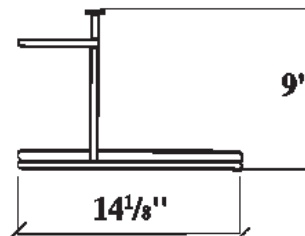

RONDELLE TOWEL BAR & SHELF

Cat. No.
XRR1

Shelf:

Side to Side: 14 1/8"
Front to back: 17 3/8"

Towel Bar:

Width: 17 3/8"

Features:

- ▶ Polished Chrome towel bar
- ▶ Vitreous china shelf
- ▶ For use with Rondelle wall hung basin

Shelf Colors

WH White
BQ Bisque

Meets or exceeds the following specifications: ASME A112.19.2-2008 and CSA B45.1-08 for Vitreous ceramic fixtures.

Dimensions of fixture are nominal and may vary within the range of tolerances established by ANSI Standard A112.19.2. Dimensions and specifications subject to change without notice.