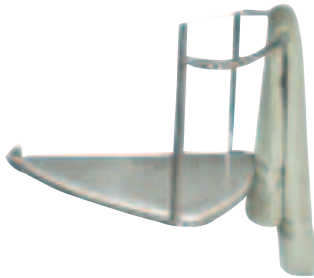

RONDELLE TOWEL BAR & SHELF

Cat. No.
XRR1

Shelf:

Side to Side: 14 1/8"
Front to back: 17 3/8"

Towel Bar:

Width: 17 3/8"

Features:

- ▶ Polished Chrome towel bar
- ▶ Vitreous china shelf
- ▶ For use with Rondelle wall hung basin

Shelf Colors

WH White
BQ Bisque

Meets or exceeds the following specifications: ASME A112.19.2-2008 and CSA B45.1-08 for Vitreous ceramic fixtures.

Dimensions of fixture are nominal and may vary within the range of tolerances established by ANSI Standard A112.19.2. Dimensions and specifications subject to change without notice.