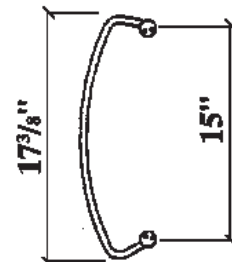

RONDELLE TOWEL BAR & SHELF

Cat. No.
XRR1

Shelf:

Side to Side: 14 1/8"
Front to back: 17 3/8"

Towel Bar:

Width: 17 3/8"

Features:

- ▶ Polished Chrome towel bar
- ▶ Vitreous china shelf
- ▶ For use with Rondelle wall hung basin

Shelf Colors

WH White
BQ Bisque

Meets or exceeds the following specifications: ASME A112.19.2-2008 and CSA B45.1-08 for Vitreous ceramic fixtures.

Dimensions of fixture are nominal and may vary within the range of tolerances established by ANSI Standard A112.19.2. Dimensions and specifications subject to change without notice.