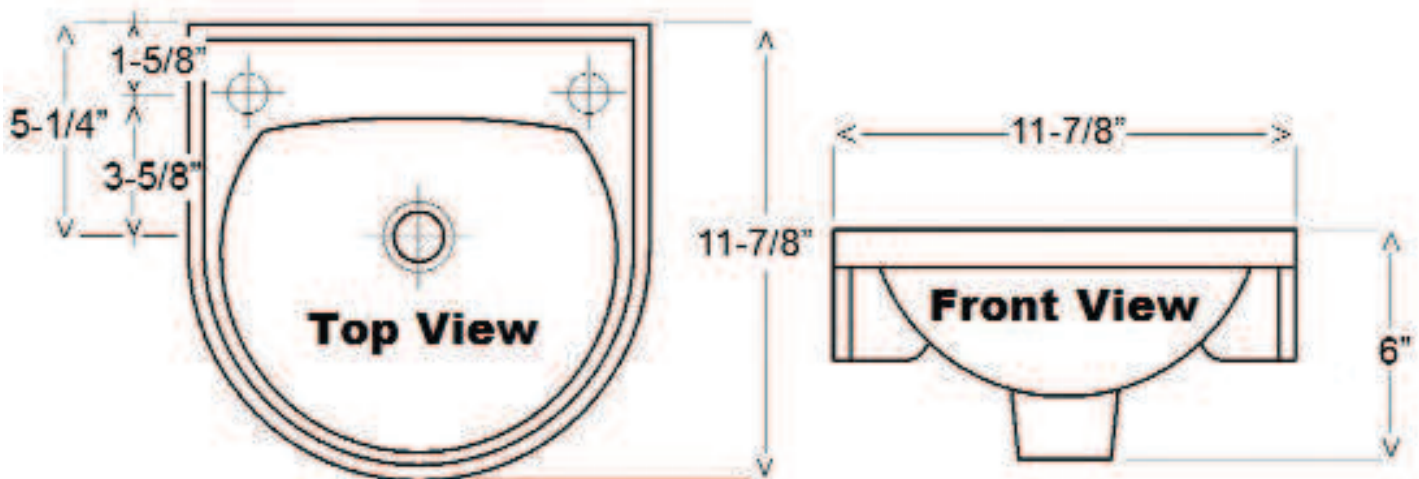

ROSANNA BASIN

Cat. No.
4-521

Faucet not included

W: 11 7/8"

D: 11 7/8"

H: 6"

Flange: 3 1/8" x 1 5/8" deep

Features:

- ▶ Wall hung basin
- ▶ Made of Vitreous China
- ▶ Petite for small spaces
- ▶ 1-hole on Right, Standard
- ▶ Holes Can be Drilled on Left for \$20 (Will Have 2 Holes)
- ▶ Traditional Style
- ▶ Mounting Hardware Included

Colors:

WH White
BQ Bisque
BL Black

Meets or exceeds the following specifications: ASME A112.19.2, 2008 and CSA B45.1-08 for ceramic plumbing fixtures.

Interior Dimensions:

Basin Interior: 9 3/4" x 8 1/4"

Basin Depth: 4 3/8"

Spout hole: 1 3/8"

Dimensions of fixture are nominal and may vary within the range of tolerances established by ASME Standard A112.19.2. Dimensions and specifications subject to change without notice.